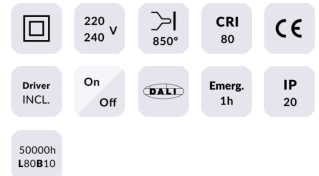

E-PANEL

Lavov recessed fixture from the family E-PANEL with a power of 55W and an optics with UGR

Item code	86.R001.3391.01
Product type	Indoor
Category	Recessed Fixtures
Family	E-PANEL

Pictograms

Product

Real power (W)	55
Real luminous flux (Lm)	6160
Luminous efficiency (Lm/W)	112
Beam angle (°)	86.1
Life time (h)	50000h L80B10
IP	20 / 40
Colour	White
U. G. R	<19
Chip Brand	Seoul
Control gear included	Yes
Control gear	On-Off
Colour temperature (K)	3000
Colour consistency (SDCM)	SDCM<3
CRI	80

Dimensions

Product dimensions (mm) 1196x296x11

Scheme