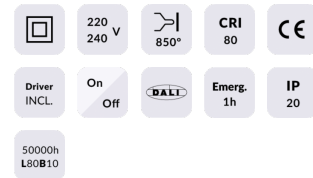

**E-PANEL**

Lavov recessed fixture from the family E-PANEL with a power of 55W and an optics with UGR19 with a real lumen output of 6160 lm and an efficiency of 112lm/W. Driver On-Off and CCT 3000K.

<b>Item code</b>	<b>86.R001.3391.01</b>
<b>Product type</b>	<b>Indoor</b>
<b>Category</b>	<b>Recessed Fixtures</b>
<b>Family</b>	<b>E-PANEL</b>
<b>Subfamily</b>	<b>E-PANEL</b>

**Pictograms**

**Dimensions**

**Product dimensions (mm)** **1196x296x11**

**Scheme**

<b>Product</b>	
<b>Real power (W)</b>	<b>55</b>
<b>Real luminous flux (Lm)</b>	<b>6160</b>
<b>Luminous efficiency (Lm/W)</b>	<b>112</b>
<b>Beam angle (°)</b>	<b>86.1</b>
<b>Life time (h)</b>	<b>50000h L80B10</b>
<b>IP</b>	<b>20 / 40</b>
<b>Colour</b>	<b>White</b>
<b>U. G. R</b>	<b>19</b>
<b>Chip Brand</b>	<b>Seoul</b>
<b>Control gear included</b>	<b>Yes</b>
<b>Control gear</b>	<b>On-Off</b>
<b>Light source</b>	<b>LED</b>
<b>Type of LED</b>	<b>SMD</b>
<b>Colour temperature (K)</b>	<b>3000</b>
<b>Colour consistency (SDCM)</b>	<b>SDCM3</b>
<b>CRI</b>	<b>80</b>