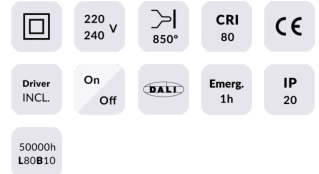

E-PANEL

Lavov recessed fixture from the family E-PANEL with a power of 55W and an optics with UGR

Item code	86.R001.3391.01
Product type	Indoor
Category	Recessed Fixtures
Family	E-PANEL
Subfamily	E-PANEL

Pictograms

Product

Real power (W)	55
Real luminous flux (Lm)	6160
Luminous efficiency (Lm/W)	112
Beam angle (°)	86.1
Life time (h)	50000h L80B10
IP	20 / 40
Colour	White
U. G. R	<19
Chip Brand	Seoul
Control gear included	Yes
Control gear	On-Off
Colour temperature (K)	3000
Colour consistency (SDCM)	SDCM<3
CRI	80

Dimensions

Product dimensions (mm) 1196x296x11

Scheme