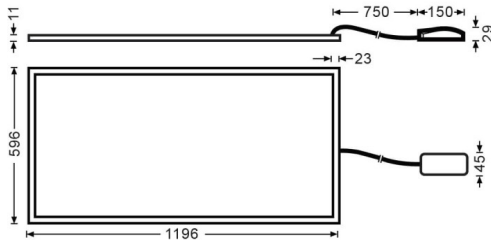

**E-PANEL**

Lavov recessed fixture from the family E-PANEL with a power of 55W and an optics with UGR19 with a real lumen output of 6160 lm and an efficiency of 112lm/W. Driver On-Off and CCT 3000K.

<b>Item code</b>	<b>86.R001.3391.01</b>
<b>Product type</b>	<b>Indoor</b>
<b>Category</b>	<b>Recessed Fixtures</b>
<b>Family</b>	<b>E-PANEL</b>
<b>Subfamily</b>	<b>E-PANEL</b>

**Pictograms**

**Dimensions**

**Product dimensions (mm)** **1196x296x11**

**Scheme**

<b>Product</b>	
<b>Real power (W)</b>	<b>55</b>
<b>Real luminous flux (Lm)</b>	<b>6160</b>
<b>Luminous efficiency (Lm/W)</b>	<b>112</b>
<b>Beam angle (°)</b>	<b>86.1</b>
<b>Life time (h)</b>	<b>50000h L80B10</b>
<b>IP</b>	<b>20 / 40</b>
<b>Colour</b>	<b>White</b>
<b>U. G. R</b>	<b>19</b>
<b>Chip Brand</b>	<b>Seoul</b>
<b>Control gear included</b>	<b>Yes</b>
<b>Control gear</b>	<b>On-Off</b>
<b>Light source</b>	<b>LED</b>
<b>Type of LED</b>	<b>SMD</b>
<b>Colour temperature (K)</b>	<b>3000</b>
<b>Colour consistency (SDCM)</b>	<b>SDCM3</b>
<b>CRI</b>	<b>80</b>