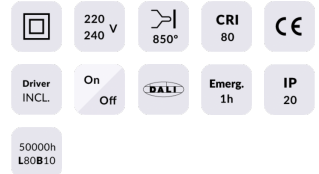

E-PANEL

Lavov recessed fixture from the family E-PANEL with a power of 55W and an optics with UGR

Item code	86.R001.3393.01
Product type	Indoor
Category	Recessed Fixtures
Family	E-PANEL
Subfamily	E-PANEL

Pictograms

Product

Real power (W)	55
Real luminous flux (Lm)	6160
Luminous efficiency (Lm/W)	112
Beam angle (°)	86.1
Life time (h)	50000h L80B10
IP	20 / 40
Colour	White
U. G. R	<19
Chip Brand	Seoul
Control gear included	Yes
Control gear	DALI
Colour temperature (K)	3000
Colour consistency (SDCM)	SDCM<3
CRI	80

Dimensions

Product dimensions (mm) 1196x296x11

Scheme