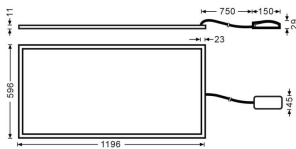

E-PANEL

Lavov recessed fixture from the family E-PANEL with a power of 55W and a beam angle of 120 degrees with a real lumen output of 6160 lm and an efficiency of 112lm/W. Driver On-Off and CCT 4000K.

Item code	86.R001.3401.01
Product type	Indoor
Category	Recessed Fixtures
Family	E-PANEL

Pictograms

- 220/240 V
- 850°
- CRI 80
- CE
- Driver INCL.
- On Off
- DALI
- Emerg. 1h
- IP 20
- 50000h L80B10

Dimensions

Product dimensions (mm) 1196x296x11

Scheme

Product	
Real power (W)	55
Real luminous flux (Lm)	6160
Luminous efficiency (Lm/W)	112
Beam angle (°)	120
Life time (h)	50000h L80B10
IP	20 / 40
Colour	White
Chip Brand	Seoul
Control gear included	Yes
Control gear	On-Off
Colour temperature (K)	4000
Colour consistency (SDCM)	SDCM<3
CRI	80