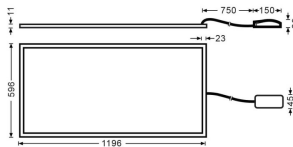

**E-PANEL**

Lavov recessed fixture from the family E-PANEL with a power of 55W and a beam angle of 120 degrees with a real lumen output of 6160 lm and an efficiency of 112lm/W. Driver On-Off and CCT 4000K.

<b>Item code</b>	<b>86.R001.3401.01</b>
<b>Product type</b>	<b>Indoor</b>
<b>Category</b>	<b>Recessed Fixtures</b>
<b>Family</b>	<b>E-PANEL</b>

**Pictograms**

**Dimensions**

**Product dimensions (mm) 1196x296x11**

**Scheme**

<b>Product</b>	
<b>Real power (W)</b>	<b>55</b>
<b>Real luminous flux (Lm)</b>	<b>6160</b>
<b>Luminous efficiency (Lm/W)</b>	<b>112</b>
<b>Beam angle (°)</b>	<b>120</b>
<b>Life time (h)</b>	<b>50000h L80B10</b>
<b>IP</b>	<b>20 / 40</b>
<b>Colour</b>	<b>White</b>
<b>Chip Brand</b>	<b>Seoul</b>
<b>Control gear included</b>	<b>Yes</b>
<b>Control gear</b>	<b>On-Off</b>
<b>Colour temperature (K)</b>	<b>4000</b>
<b>Colour consistency (SDCM)</b>	<b>SDCM&lt;3</b>
<b>CRI</b>	<b>80</b>