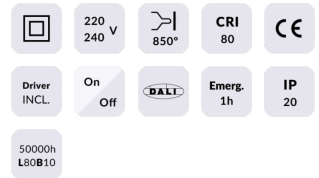

Pictograms

Dimensions

Product dimensions (mm) 1196x296x11