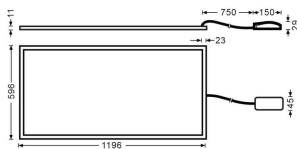

E-PANEL

Lavov recessed fixture from the family E-PANEL with a power of 55W and a beam angle of 120 degrees with a real lumen output of 6160 lm and an efficiency of 112lm/W. Driver On-Off and CCT 4000K.

Item code	86.R001.3401.01
Product type	Indoor
Category	Recessed Fixtures
Family	E-PANEL
Subfamily	E-PANEL

Pictograms

Dimensions

Product dimensions (mm) 1196x296x11

Scheme

Product

Real power (W)	55
Real luminous flux (Lm)	6160
Luminous efficiency (Lm/W)	112
Beam angle (°)	120
Life time (h)	50000h L80B10
IP	20 / 40
Colour	White
Chip Brand	Seoul
Control gear included	Yes
Control gear	On-Off
Colour temperature (K)	4000
Colour consistency (SDCM)	SDCM<3
CRI	80