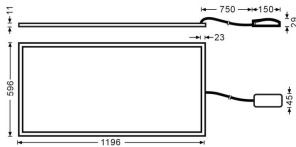

E-PANEL

Lavov recessed fixture from the family E-PANEL with a power of 55W and a beam angle of 120 degrees with a real lumen output of 6160 lm and an efficiency of 112lm/W. Driver DALI and CCT 4000K.

Item code	86.R001.3403.01
Product type	Indoor
Category	Recessed Fixtures
Family	E-PANEL

Pictograms

Dimensions

Product dimensions (mm) 1196x296x11

Scheme

Product

Real power (W)	55
Real luminous flux (Lm)	6160
Luminous efficiency (Lm/W)	112
Beam angle (°)	120
Life time (h)	50000h L80B10
IP	20 / 40
Colour	White
Chip Brand	Seoul
Control gear included	Yes
Control gear	DALI
Colour temperature (K)	4000
Colour consistency (SDCM)	SDCM<3
CRI	80