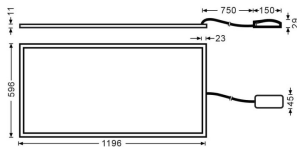

E-PANEL

Lavov recessed fixture from the family E-PANEL with a power of 55W and a beam angle of 120 degrees with a real lumen output of 6160 lm and an efficiency of 112lm/W. Driver DALI and CCT 4000K.

Item code	86.R001.3403.01
Product type	Indoor
Category	Recessed Fixtures
Family	E-PANEL

Pictograms

Dimensions

Product dimensions (mm) 1196x296x11

Scheme

Product

Real power (W)	55
Real luminous flux (Lm)	6160
Luminous efficiency (Lm/W)	112
Beam angle (°)	120
Life time (h)	50000h L80B10
IP	20 / 40
Colour	White
Chip Brand	Seoul
Control gear included	Yes
Control gear	DALI
Colour temperature (K)	4000
Colour consistency (SDCM)	SDCM<3
CRI	80