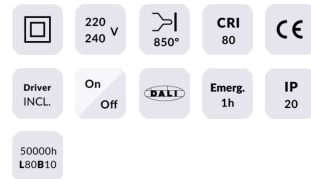

**E-PANEL**

Lavov recessed fixture from the family E-PANEL with a power of 55W and an optics with UGR19 with a real lumen output of 6160 lm and an efficiency of 112lm/W. Driver On-Off and CCT 4000K.

<b>Item code</b>	<b>86.R001.3491.01</b>
<b>Product type</b>	<b>Indoor</b>
<b>Category</b>	<b>Recessed Fixtures</b>
<b>Family</b>	<b>E-PANEL</b>

**Pictograms**

**Dimensions**

**Product dimensions (mm)**      **1196x296x11**

**Scheme**

<b>Product</b>	
<b>Real power (W)</b>	<b>55</b>
<b>Real luminous flux (Lm)</b>	<b>6160</b>
<b>Luminous efficiency (Lm/W)</b>	<b>112</b>
<b>Beam angle (°)</b>	<b>86.1</b>
<b>Life time (h)</b>	<b>50000h L80B10</b>
<b>IP</b>	<b>20 / 40</b>
<b>Colour</b>	<b>White</b>
<b>U. G. R</b>	<b>19</b>
<b>Chip Brand</b>	<b>Seoul</b>
<b>Control gear included</b>	<b>Yes</b>
<b>Control gear</b>	<b>On-Off</b>
<b>Light source</b>	<b>LED</b>
<b>Type of LED</b>	<b>SMD</b>
<b>Colour temperature (K)</b>	<b>4000</b>
<b>Colour consistency (SDCM)</b>	<b>SDCM3</b>
<b>CRI</b>	<b>80</b>