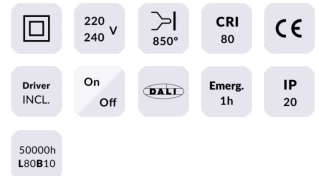

E-PANEL

Lavov recessed fixture from the family E-PANEL with a power of 55W and an optics with UGR

Item code	86.R001.3491.01
Product type	Indoor
Category	Recessed Fixtures
Family	E-PANEL

Pictograms

Product	
Real power (W)	55
Real luminous flux (Lm)	6160
Luminous efficiency (Lm/W)	112
Beam angle (°)	86.1
Life time (h)	50000h L80B10
IP	20 / 40
Colour	White
U. G. R	<19
Chip Brand	Seoul
Control gear included	Yes
Control gear	On-Off
Colour temperature (K)	4000
Colour consistency (SDCM)	SDCM<3
CRI	80

Dimensions

Product dimensions (mm) **1196x296x11**

Scheme