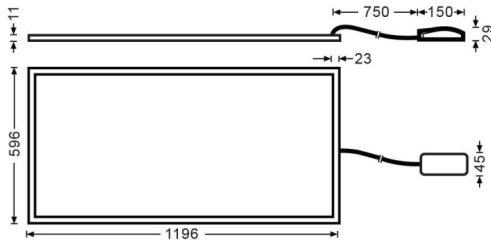

**E-PANEL**

Lavov recessed fixture from the family E-PANEL with a power of 55W and an optics with UGR19 with a real lumen output of 6160 lm and an efficiency of 112lm/W. Driver On-Off and CCT 4000K.

<b>Item code</b>	<b>86.R001.3491.01</b>
<b>Product type</b>	<b>Indoor</b>
<b>Category</b>	<b>Recessed Fixtures</b>
<b>Family</b>	<b>E-PANEL</b>

**Pictograms**

**Dimensions**

**Product dimensions (mm)**      **1196x296x11**

**Scheme**

<b>Product</b>	
<b>Real power (W)</b>	<b>55</b>
<b>Real luminous flux (Lm)</b>	<b>6160</b>
<b>Luminous efficiency (Lm/W)</b>	<b>112</b>
<b>Beam angle (°)</b>	<b>86.1</b>
<b>Life time (h)</b>	<b>50000h L80B10</b>
<b>IP</b>	<b>20 / 40</b>
<b>Colour</b>	<b>White</b>
<b>U. G. R</b>	<b>19</b>
<b>Chip Brand</b>	<b>Seoul</b>
<b>Control gear included</b>	<b>Yes</b>
<b>Control gear</b>	<b>On-Off</b>
<b>Light source</b>	<b>LED</b>
<b>Type of LED</b>	<b>SMD</b>
<b>Colour temperature (K)</b>	<b>4000</b>
<b>Colour consistency (SDCM)</b>	<b>SDCM3</b>
<b>CRI</b>	<b>80</b>