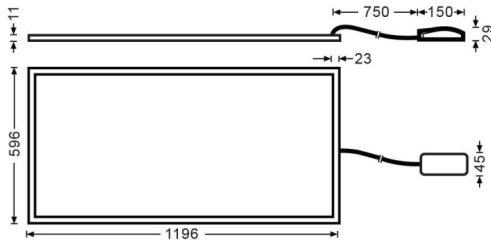

E-PANEL

Lavov recessed fixture from the family E-PANEL with a power of 55W and an optics with UGR19 with a real lumen output of 6160 lm and an efficiency of 112lm/W. Driver On-Off and CCT 4000K.

Item code	86.R001.3491.01
Product type	Indoor
Category	Recessed Fixtures
Family	E-PANEL
Subfamily	E-PANEL

Pictograms

Dimensions

Product dimensions (mm) **1196x296x11**

Scheme

Product	
Real power (W)	55
Real luminous flux (Lm)	6160
Luminous efficiency (Lm/W)	112
Beam angle (°)	86.1
Life time (h)	50000h L80B10
IP	20 / 40
Colour	White
U. G. R	19
Chip Brand	Seoul
Control gear included	Yes
Control gear	On-Off
Light source	LED
Type of LED	SMD
Colour temperature (K)	4000
Colour consistency (SDCM)	SDCM3
CRI	80