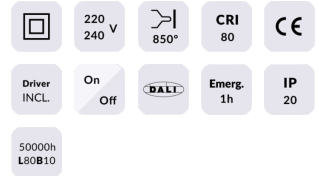

**E-PANEL**

Lavov recessed fixture from the family E-PANEL with a power of 55W and an optics with UGR

<b>Item code</b>	<b>86.R001.3491.01</b>
<b>Product type</b>	<b>Indoor</b>
<b>Category</b>	<b>Recessed Fixtures</b>
<b>Family</b>	<b>E-PANEL</b>
<b>Subfamily</b>	<b>E-PANEL</b>

**Pictograms**

**Product**

<b>Real power (W)</b>	<b>55</b>
<b>Real luminous flux (Lm)</b>	<b>6160</b>
<b>Luminous efficiency (Lm/W)</b>	<b>112</b>
<b>Beam angle (°)</b>	<b>86.1</b>
<b>Life time (h)</b>	<b>50000h L80B10</b>
<b>IP</b>	<b>20 / 40</b>
<b>Colour</b>	<b>White</b>
<b>U. G. R</b>	<b>&lt;19</b>
<b>Chip Brand</b>	<b>Seoul</b>
<b>Control gear included</b>	<b>Yes</b>
<b>Control gear</b>	<b>On-Off</b>
<b>Colour temperature (K)</b>	<b>4000</b>
<b>Colour consistency (SDCM)</b>	<b>SDCM&lt;3</b>
<b>CRI</b>	<b>80</b>

**Dimensions**

**Product dimensions (mm)** 1196x296x11

**Scheme**