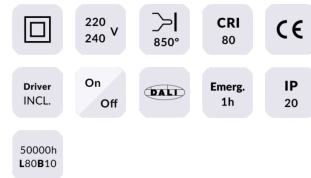

E-PANEL

Lavov recessed fixture from the family E-PANEL with a power of 55W and an optics with UGR19 with a real lumen output of 6160 lm and an efficiency of 112lm/W. Driver On-Off and CCT 4000K.

Item code	86.R001.3491.01
Product type	Indoor
Category	Recessed Fixtures
Family	E-PANEL
Subfamily	E-PANEL

Pictograms

Dimensions

Product dimensions (mm) **1196x296x11**

Scheme

Product	
Real power (W)	55
Real luminous flux (Lm)	6160
Luminous efficiency (Lm/W)	112
Beam angle (°)	86.1
Life time (h)	50000h L80B10
IP	20 / 40
Colour	White
U. G. R	19
Chip Brand	Seoul
Control gear included	Yes
Control gear	On-Off
Light source	LED
Type of LED	SMD
Colour temperature (K)	4000
Colour consistency (SDCM)	SDCM3
CRI	80