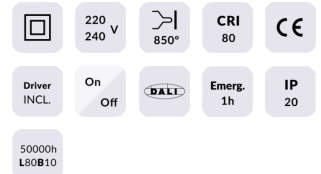

### E-PANEL

Lavov recessed fixture from the family E-PANEL with a power of 55W and an optics with UGR

<b>Item code</b>	<b>86.R001.3493.01</b>
<b>Product type</b>	<b>Indoor</b>
<b>Category</b>	<b>Recessed Fixtures</b>
<b>Family</b>	<b>E-PANEL</b>

### Product

<b>Real power (W)</b>	<b>55</b>
<b>Real luminous flux (Lm)</b>	<b>6160</b>
<b>Luminous efficiency (Lm/W)</b>	<b>112</b>
<b>Beam angle (°)</b>	<b>86.1</b>
<b>Life time (h)</b>	<b>50000h L80B10</b>
<b>IP</b>	<b>20 / 40</b>
<b>Colour</b>	<b>White</b>
<b>U. G. R</b>	<b>&lt;19</b>
<b>Chip Brand</b>	<b>Seoul</b>
<b>Control gear included</b>	<b>Yes</b>
<b>Control gear</b>	<b>DALI</b>
<b>Colour temperature (K)</b>	<b>4000</b>
<b>Colour consistency (SDCM)</b>	<b>SDCM&lt;3</b>
<b>CRI</b>	<b>80</b>

### Dimensions

**Product dimensions (mm)** 1196x296x11