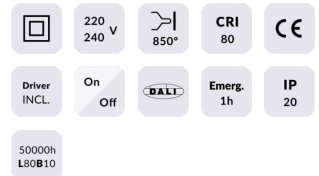

E-PANEL

Lavov recessed fixture from the family E-PANEL with a power of 55W and an optics with UGR

Item code	86.R001.3493.01
Product type	Indoor
Category	Recessed Fixtures
Family	E-PANEL

Pictograms

Product	
Real power (W)	55
Real luminous flux (Lm)	6160
Luminous efficiency (Lm/W)	112
Beam angle (°)	86.1
Life time (h)	50000h L80B10
IP	20 / 40
Colour	White
U. G. R	<19
Chip Brand	Seoul
Control gear included	Yes
Control gear	DALI
Colour temperature (K)	4000
Colour consistency (SDCM)	SDCM<3
CRI	80

Dimensions

Product dimensions (mm) **1196x296x11**

Scheme