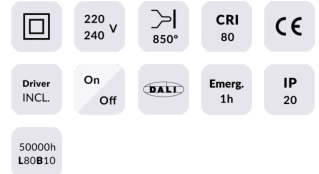

E-PANEL

Lavov recessed fixture from the family E-PANEL with a power of 55W and an optics with UGR

Item code	86.R001.3493.01
Product type	Indoor
Category	Recessed Fixtures
Family	E-PANEL
Subfamily	E-PANEL

Pictograms

Product

Real power (W)	55
Real luminous flux (Lm)	6160
Luminous efficiency (Lm/W)	112
Beam angle (°)	86.1
Life time (h)	50000h L80B10
IP	20 / 40
Colour	White
U. G. R	<19
Chip Brand	Seoul
Control gear included	Yes
Control gear	DALI
Colour temperature (K)	4000
Colour consistency (SDCM)	SDCM<3
CRI	80

Dimensions

Product dimensions (mm) 1196x296x11

Scheme