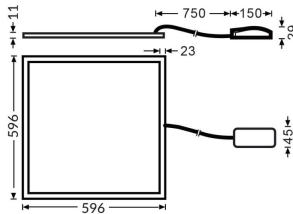

E-PANEL

Lavov recessed fixture from the family E-PANEL with a power of 35W and a beam angle of 120 degrees with a real lumen output of 4200 lm and an efficiency of 120lm/W. Driver On-Off and CCT 3000K.

Item code	86.R001.4301.01
Product type	Indoor
Category	Recessed Fixtures
Family	E-PANEL

Pictograms

Product

Real power (W)	35
Real luminous flux (Lm)	4200
Luminous efficiency (Lm/W)	120
Beam angle (°)	120
Life time (h)	50000h L80B10
IP	20 / 40
Colour	White
Chip Brand	Seoul
Control gear included	Yes
Control gear	On-Off
Colour temperature (K)	3000
Colour consistency (SDCM)	SDCM <3
CRI	80

Dimensions

Product dimensions (mm) 596x596x11

Scheme

Photometry