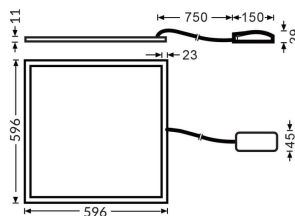

E-PANEL

Lavov recessed fixture from the family E-PANEL with a power of 35W and a beam angle of 120 degrees with a real lumen output of 4200 lm and an efficiency of 120lm/W. Driver On-Off and CCT 3000K.

Item code	86.R001.4301.01
Product type	Indoor
Category	Recessed Fixtures
Family	E-PANEL

Pictograms

- 220/240 V
- 850°
- CRI 80
- CE
- Driver INCL.
- On Off
- DALI
- Emerg. 1h
- IP 20
- 50000h L80B10

Product	
Real power (W)	35
Real luminous flux (Lm)	4200
Luminous efficiency (Lm/W)	120
Beam angle (°)	120
Life time (h)	50000h L80B10
IP	20 / 40
Colour	White
Chip Brand	Seoul
Control gear included	Yes
Control gear	On-Off
Colour temperature (K)	3000
Colour consistency (SDCM)	SDCM<3
CRI	80

Dimensions

Product dimensions (mm) 596x596x11

Scheme

Photometry