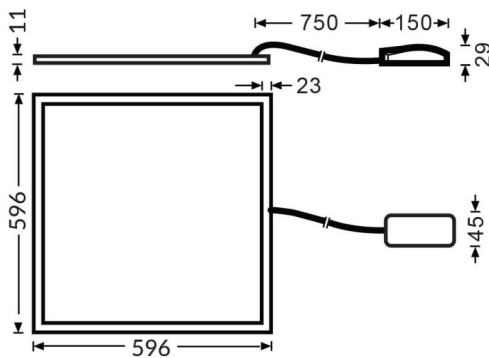

**E-PANEL**

Lavov recessed fixture from the family E-PANEL with a power of 35W and a beam angle of 120 degrees with a real lumen output of 4200 lm and an efficiency of 120lm/W. IP65 degree of protection. Driver On-Off and CCT 3000K.

**Dimensions**

Product dimensions (mm) **596x596x11**

**Scheme**

**Photometry**

<b>Item code</b>	<b>86.R001.4301.01</b>
<b>Product type</b>	<b>Indoor</b>
<b>Category</b>	<b>Recessed Fixtures</b>
<b>Family</b>	<b>E-PANEL</b>
<b>Subfamily</b>	<b>E-PANEL</b>
<b>Pictograms</b>	

<b>Product</b>	
<b>Real power (W)</b>	<b>35</b>
<b>Real luminous flux (Lm)</b>	<b>4200</b>
<b>Luminous efficiency (Lm/W)</b>	<b>120</b>
<b>Beam angle (°)</b>	<b>120</b>
<b>Life time (h)</b>	<b>50000h L80B10</b>
<b>IP</b>	<b>20 / 40</b>
<b>Colour</b>	<b>White</b>
<b>Chip Brand</b>	<b>Seoul</b>
<b>Control gear included</b>	<b>Yes</b>
<b>Control gear</b>	<b>On-Off</b>
<b>Light source</b>	<b>LED</b>
<b>Type of LED</b>	<b>SMD</b>
<b>Colour temperature (K)</b>	<b>3000</b>
<b>Colour consistency (SDCM)</b>	<b>SDCM3</b>
<b>CRI</b>	<b>80</b>