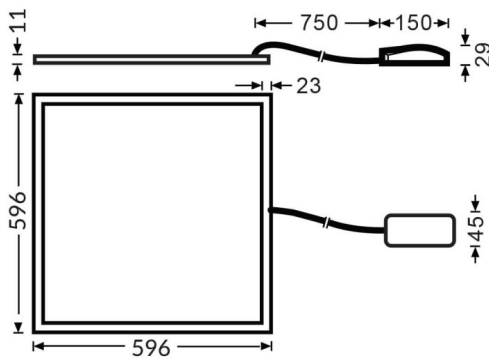

E-PANEL

Lavov recessed fixture from the family E-PANEL with a power of 35W and a beam angle of 120 degrees with a real lumen output of 4200 lm and an efficiency of 120lm/W. Driver On-Off and CCT 3000K.

Dimensions

Product dimensions (mm) **596x596x11**

Scheme

Photometry

Item code	86.R001.4301.01
Product type	Indoor
Category	Recessed Fixtures
Family	E-PANEL
Subfamily	E-PANEL
Pictograms	

Product	
Real power (W)	35
Real luminous flux (Lm)	4200
Luminous efficiency (Lm/W)	120
Beam angle (°)	120
Life time (h)	50000h L80B10
IP	20 / 40
Colour	White
Chip Brand	Seoul
Control gear included	Yes
Control gear	On-Off
Light source	LED
Type of LED	SMD
Colour temperature (K)	3000
Colour consistency (SDCM)	SDCM3
CRI	80