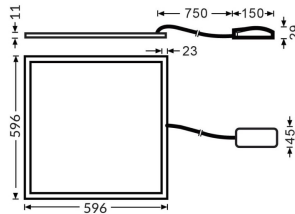

E-PANEL

Lavov recessed fixture from the family E-PANEL with a power of 35W and a beam angle of 120 degrees with a real lumen output of 4200 lm and an efficiency of 120lm/W. Driver DALI and CCT 3000K.

Item code	86.R001.4303.01
Product type	Indoor
Category	Recessed Fixtures
Family	E-PANEL

Pictograms

Product

Real power (W)	35
Real luminous flux (Lm)	4200
Luminous efficiency (Lm/W)	120
Beam angle (°)	120
Life time (h)	50000h L80B10
IP	20 / 40
Colour	White
Chip Brand	Sanan
Control gear included	Yes
Control gear	DALI
Colour temperature (K)	3000
Colour consistency (SDCM)	SDCM<3
CRI	80

Dimensions

Product dimensions (mm) 596x596x11

Scheme

Photometry