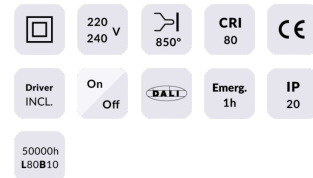

E-PANEL

Lavov recessed fixture from the family E-PANEL with a power of 35W and a beam angle of 120 degrees with a real lumen output of 4200 lm and an efficiency of 120lm/W. Driver On-Off and CCT 4000K.

Item code	86.R001.4401.01
Product type	Indoor
Category	Recessed Fixtures
Family	E-PANEL

Pictograms

Dimensions

Product dimensions (mm) **596x596x11**

Scheme

Product	
Real power (W)	35
Real luminous flux (Lm)	4200
Luminous efficiency (Lm/W)	120
Beam angle (°)	120
Life time (h)	50000h L80B10
IP	65
Colour	White
Chip Brand	Sanan
Control gear included	Yes
Control gear	On-Off
Light source	LED
Type of LED	SMD
Colour temperature (K)	4000
Colour consistency (SDCM)	SDCM3
CRI	80