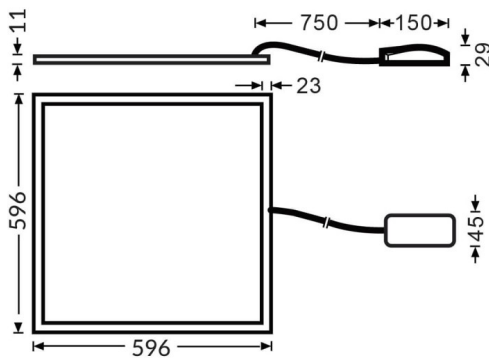

E-PANEL

Lavov recessed fixture from the family E-PANEL with a power of 35W and a beam angle of 120 degrees with a real lumen output of 4200 lm and an efficiency of 120lm/W. Driver On-Off and CCT 4000K.

Item code	86.R001.4401.01
Product type	Indoor
Category	Recessed Fixtures
Family	E-PANEL

Pictograms

Dimensions

Product dimensions (mm) **596x596x11**

Scheme

Product	
Real power (W)	35
Real luminous flux (Lm)	4200
Luminous efficiency (Lm/W)	120
Beam angle (°)	120
Life time (h)	50000h L80B10
IP	65
Colour	White
Chip Brand	Sanan
Control gear included	Yes
Control gear	On-Off
Light source	LED
Type of LED	SMD
Colour temperature (K)	4000
Colour consistency (SDCM)	SDCM3
CRI	80