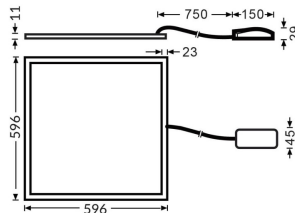

E-PANEL

Lavov recessed fixture from the family E-PANEL with a power of 35W and a beam angle of 120 degrees with a real lumen output of 4200 lm and an efficiency of 120lm/W. Driver On-Off and CCT 4000K.

Item code	86.R001.4401.01
Product type	Indoor
Category	Recessed Fixtures
Family	E-PANEL

Pictograms

Dimensions

Product dimensions (mm) 596x596x11

Scheme

Product

Real power (W)	35
Real luminous flux (Lm)	4200
Luminous efficiency (Lm/W)	120
Beam angle (°)	120
Life time (h)	50000h L80B10
IP	65
Colour	White
Chip Brand	Sanan
Control gear included	Yes
Control gear	On-Off
Colour temperature (K)	4000
Colour consistency (SDCM)	SDCM<3
CRI	80