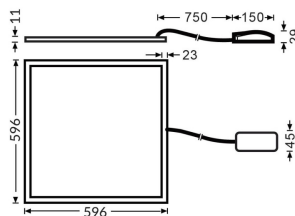

E-PANEL

Lavov recessed fixture from the family E-PANEL with a power of 35W and a beam angle of 120 degrees with a real lumen output of 4200 lm and an efficiency of 120lm/W. Driver DALI and CCT 4000K.

Item code	86.R001.4403.01
Product type	Indoor
Category	Recessed Fixtures
Family	E-PANEL

Pictograms

Dimensions

Product dimensions (mm) 596x596x11

Scheme

Product

Real power (W)	35
Real luminous flux (Lm)	4200
Luminous efficiency (Lm/W)	120
Beam angle (°)	120
Life time (h)	50000h L80B10
IP	65
Colour	White
Chip Brand	Sanan
Control gear included	Yes
Control gear	DALI
Colour temperature (K)	4000
Colour consistency (SDCM)	SDCM<3
CRI	80