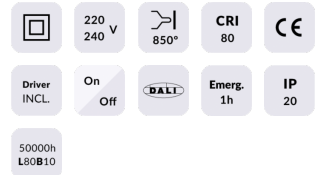

E-PANEL

Lavov recessed fixture from the family E-PANEL with a power of 40W and a beam angle of 120 degrees with a real lumen output of 4320 lm and an efficiency of 108lm/W. Driver On-Off and CCT 3000K.

Item code	86.R001.5301.01
Product type	Indoor
Category	Recessed Fixtures
Family	E-PANEL
Subfamily	E-PANEL

Pictograms

Product

Real power (W)	40
Real luminous flux (Lm)	4320
Luminous efficiency (Lm/W)	108
Beam angle (°)	120
Life time (h)	50000h L80B10
IP	65
Colour	White
Chip Brand	Sanan
Control gear included	Yes
Control gear	On-Off
Colour temperature (K)	3000
Colour consistency (SDCM)	SDCM<3
CRI	80

Dimensions

Product dimensions (mm) **1196x296x11**

Scheme