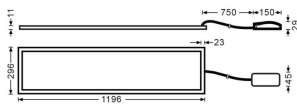

E-PANEL

Lavov recessed fixture from the family E-PANEL with a power of 40W and a beam angle of 120 degrees with a real lumen output of 4320 lm and an efficiency of 108lm/W. Driver On-Off and CCT 3000K.

Item code	86.R001.5301.01
Product type	Indoor
Category	Recessed Fixtures
Family	E-PANEL
Subfamily	E-PANEL

Pictograms

Dimensions

Product dimensions (mm) 1196x296x11

Scheme

Product	
Real power (W)	40
Real luminous flux (Lm)	4320
Luminous efficiency (Lm/W)	108
Beam angle (°)	120
Life time (h)	50000h L80B10
IP	65
Colour	White
Chip Brand	Sanan
Control gear included	Yes
Control gear	On-Off
Colour temperature (K)	3000
Colour consistency (SDCM)	SDCM<3
CRI	80