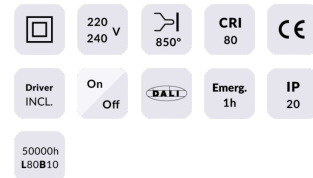

E-PANEL

Lavov recessed fixture from the family E-PANEL with a power of 40W and a beam angle of 120 degrees with a real lumen output of 4320 lm and an efficiency of 108lm/W. Driver On-Off and CCT 4000K.

Item code	86.R001.5401.01
Product type	Indoor
Category	Recessed Fixtures
Family	E-PANEL

Pictograms

Dimensions

Product dimensions (mm) **1196x296x11**

Scheme

Product	
Real power (W)	40
Real luminous flux (Lm)	4320
Luminous efficiency (Lm/W)	108
Beam angle (°)	120
Life time (h)	50000h L80B10
IP	65
Colour	White
Chip Brand	Sanan
Control gear included	Yes
Control gear	On-Off
Light source	LED
Type of LED	SMD
Colour temperature (K)	4000
Colour consistency (SDCM)	SDCM3
CRI	80