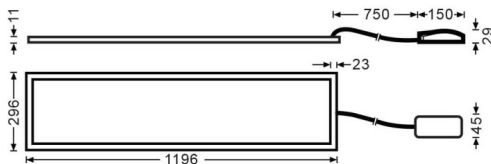

E-PANEL

Lavov recessed fixture from the family E-PANEL with a power of 40W and a beam angle of 120 degrees with a real lumen output of 4320 lm and an efficiency of 108lm/W. Driver On-Off and CCT 4000K.

Item code	86.R001.5401.01
Product type	Indoor
Category	Recessed Fixtures
Family	E-PANEL

Pictograms

Dimensions

Product dimensions (mm) **1196x296x11**

Scheme

Product	
Real power (W)	40
Real luminous flux (Lm)	4320
Luminous efficiency (Lm/W)	108
Beam angle (°)	120
Life time (h)	50000h L80B10
IP	65
Colour	White
Chip Brand	Sanan
Control gear included	Yes
Control gear	On-Off
Light source	LED
Type of LED	SMD
Colour temperature (K)	4000
Colour consistency (SDCM)	SDCM3
CRI	80