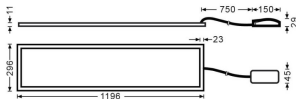

E-PANEL

Lavov recessed fixture from the family E-PANEL with a power of 40W and a beam angle of 120 degrees with a real lumen output of 4320 lm and an efficiency of 108lm/W. Driver On-Off and CCT 4000K.

Item code	86.R001.5401.01
Product type	Indoor
Category	Recessed Fixtures
Family	E-PANEL
Subfamily	E-PANEL

Pictograms

Dimensions

Product dimensions (mm) 1196x296x11

Scheme

Product	
Real power (W)	40
Real luminous flux (Lm)	4320
Luminous efficiency (Lm/W)	108
Beam angle (°)	120
Life time (h)	50000h L80B10
IP	65
Colour	White
Chip Brand	Sanan
Control gear included	Yes
Control gear	On-Off
Colour temperature (K)	4000
Colour consistency (SDCM)	SDCM<3
CRI	80