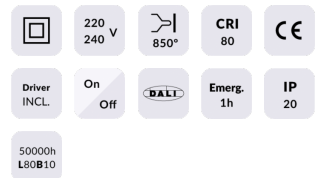

E-PANEL

Lavov recessed fixture from the family E-PANEL with a power of 40W and a beam angle of 120 degrees with a real lumen output of 4320 lm and an efficiency of 108lm/W. Driver On-Off and CCT 4000K.

Item code	86.R001.5401.01
Product type	Indoor
Category	Recessed Fixtures
Family	E-PANEL
Subfamily	E-PANEL

Pictograms

Dimensions

Product dimensions (mm) 1196x296x11

Scheme

Product	
Real power (W)	40
Real luminous flux (Lm)	4320
Luminous efficiency (Lm/W)	108
Beam angle (°)	120
Life time (h)	50000h L80B10
IP	65
Colour	White
Chip Brand	Sanan
Control gear included	Yes
Control gear	On-Off
Colour temperature (K)	4000
Colour consistency (SDCM)	SDCM<3
CRI	80