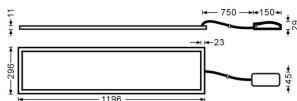

E-PANEL

Lavov recessed fixture from the family E-PANEL with a power of 40W and a beam angle of 120 degrees with a real lumen output of 4320 lm and an efficiency of 108lm/W. Driver On-Off and CCT 4000K.

Item code	86.R001.5401.01
Product type	Indoor
Category	Recessed Fixtures
Family	E-PANEL
Subfamily	E-PANEL

Pictograms

Dimensions

Product dimensions (mm) 1196x296x11

Scheme

Product

Real power (W)	40
Real luminous flux (Lm)	4320
Luminous efficiency (Lm/W)	108
Beam angle (°)	120
Life time (h)	50000h L80B10
IP	65
Colour	White
Chip Brand	Sanan
Control gear included	Yes
Control gear	On-Off
Colour temperature (K)	4000
Colour consistency (SDCM)	SDCM<3
CRI	80