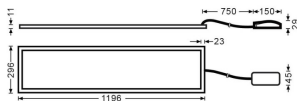

E-PANEL

Lavov recessed fixture from the family E-PANEL with a power of 40W and a beam angle of 120 degrees with a real lumen output of 4320 lm and an efficiency of 108lm/W. Driver DALI and CCT 4000K.

Item code	86.R001.5403.01
Product type	Indoor
Category	Recessed Fixtures
Family	E-PANEL

Pictograms

- 220-240 V
- 850°
- CRI 80
- CE
- Driver INCL.
- On Off
- DALI
- Emerg. 1h
- IP 20
- 50000h L80B10

Dimensions

Product dimensions (mm) 1196x296x11

Scheme

Product	
Real power (W)	40
Real luminous flux (Lm)	4320
Luminous efficiency (Lm/W)	108
Beam angle (°)	120
Life time (h)	50000h L80B10
IP	65
Colour	White
Chip Brand	Sanan
Control gear included	Yes
Control gear	DALI
Colour temperature (K)	4000
Colour consistency (SDCM)	SDCM<3
CRI	80