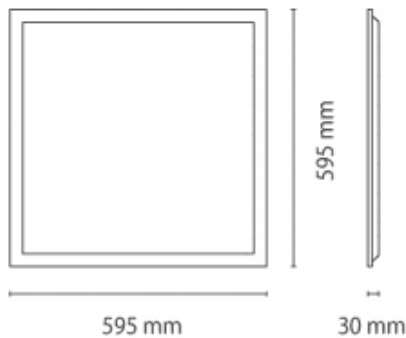

B-PANEL

Lavov recessed fixture from the family B-PANEL with a power of 30W and an optics with UGR<19 with a real lumen output of 3600 lm and an efficiency of 120lm/W. Driver On-Off and CCT 3000K.

Item code	86.R002.1391.01
Product type	Indoor
Category	Recessed Fixtures
Family	B-PANEL
Subfamily	B-PANEL

Pictograms

Dimensions

Product dimensions (mm) 596x596x30

Scheme

Product	
Real power (W)	30
Real luminous flux (Lm)	3600
Luminous efficiency (Lm/W)	120
Beam angle (°)	90
Life time (h)	50000h L80B10
IP	44
Colour	White
U. G. R	19
Chip Brand	Seoul
Control gear included	Yes
Control gear	On-Off
Light source	LED
Type of LED	SMD
Colour temperature (K)	3000
Colour consistency (SDCM)	SDCM3
CRI	80