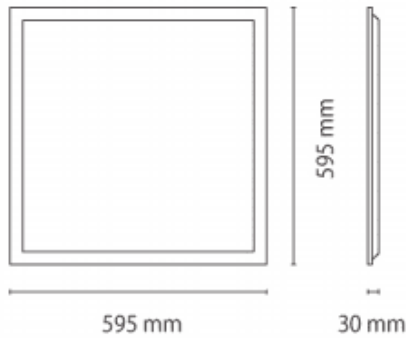

B-PANEL

Lavov recessed fixture from the family B-PANEL with a power of 30W and an optics with UGR<19 with a real lumen output of 3600 lm and an efficiency of 120lm/W. Driver On-Off and CCT 3000K.

Dimensions

Product dimensions (mm) **596x596x30**

Scheme

| | |
|---------------------|--------------------------|
| Item code | 86.R002.1391.01 |
| Product type | Indoor |
| Category | Recessed Fixtures |
| Family | B-PANEL |
| Subfamily | B-PANEL |
| Pictograms | |

| | |
|-----------------------------------|----------------------|
| Product | |
| Real power (W) | 30 |
| Real luminous flux (Lm) | 3600 |
| Luminous efficiency (Lm/W) | 120 |
| Beam angle (&ordm;) | 90 |
| Life time (h) | 50000h L80B10 |
| IP | 44 |
| Colour | White |
| U. G. R | <19 |
| Chip Brand | Seoul |
| Control gear included | Yes |
| Control gear | On-Off |
| Colour temperature (K) | 3000 |
| Colour consistency (SDCM) | SDCM<3 |
| CRI | 80 |