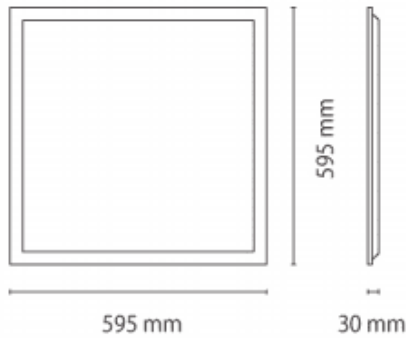

B-PANEL

Lavov recessed fixture from the family B-PANEL with a power of 30W and an optics with UGR<19with a real lumen output of 3600 lm and an efficiency of 120lm/W. Driver DALI and CCT 3000K.

Dimensions

Product dimensions (mm) 596x596x30

Scheme

Item code	86.R002.1393.01
Product type	Indoor
Category	Recessed Fixtures
Family	B-PANEL
Subfamily	B-PANEL
Pictograms	

Product	
Real power (W)	30
Real luminous flux (Lm)	3600
Luminous efficiency (Lm/W)	120
Beam angle (&ordm;)	90
Life time (h)	50000h L80B10
IP	44
Colour	White
U. G. R	<19
Chip Brand	Seoul
Control gear included	Yes
Control gear	DALI
Colour temperature (K)	3000
Colour consistency (SDCM)	SDCM<3
CRI	80