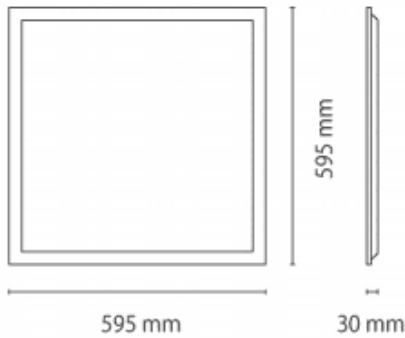

B-PANEL

Lavov recessed fixture from the family B-PANEL with a power of 30W and an optics with UGR<19with a real lumen output of 3600 lm and an efficiency of 120lm/W. Driver DALI and CCT 3000K.

Dimensions

Product dimensions (mm) 596x596x30

Scheme

Item code	86.R002.1393.01
Product type	Indoor
Category	Recessed Fixtures
Family	B-PANEL
Subfamily	B-PANEL
Pictograms	

Product	
Real power (W)	30
Real luminous flux (Lm)	3600
Luminous efficiency (Lm/W)	120
Beam angle (°)	90
Life time (h)	50000h L80B10
IP	44
Colour	White
U. G. R	19
Chip Brand	Seoul
Control gear included	Yes
Control gear	DALI
Light source	LED
Type of LED	SMD
Colour temperature (K)	3000
Colour consistency (SDCM)	SDCM3
CRI	80