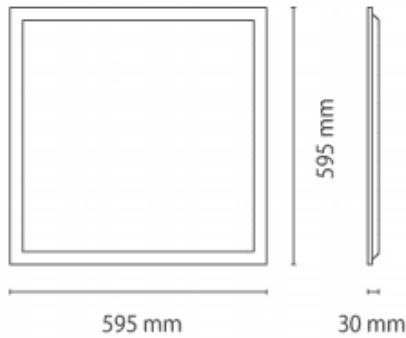

B-PANEL

Lavov recessed fixture from the family B-PANEL with a power of 30W and an optics with UGR<19with a real lumen output of 3600 lm and an efficiency of 120lm/W. Driver On-Off and CCT 4000K.

Item code	86.R002.1491.01
Product type	Indoor
Category	Recessed Fixtures
Family	B-PANEL
Subfamily	B-PANEL

Pictograms

Dimensions

Product dimensions (mm) **596x596x30**

Scheme

Product	
Real power (W)	30
Real luminous flux (Lm)	3600
Luminous efficiency (Lm/W)	120
Beam angle (°)	90
Life time (h)	50000h L80B10
IP	44
Colour	White
U. G. R	19
Chip Brand	Seoul
Control gear included	Yes
Control gear	On-Off
Light source	LED
Type of LED	SMD
Colour temperature (K)	4000
Colour consistency (SDCM)	SDCM3
CRI	80