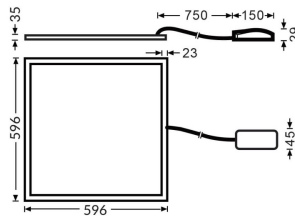

B-PANEL

Lavov recessed fixture from the family B-PANEL with a power of 36W and an optics with UGR<19 with a real lumen output of 4320 lm and an efficiency of 120lm/W. Driver On-Off and CCT 4000K.

Item code	86.R002.1491.01
Product type	Indoor
Category	Recessed Fixtures
Family	B-PANEL

Pictograms

Product	
Real power (W)	30
Real luminous flux (Lm)	3600
Luminous efficiency (Lm/W)	120
Beam angle (°)	90
Life time (h)	50000h L80B10
IP	20 / 40
Colour	White
U. G. R	<19
Chip Brand	Seoul
Control gear included	Yes
Control gear	On-Off
Colour temperature (K)	4000
Colour consistency (SDCM)	SDCM<3
CRI	80

Dimensions

Product dimensions (mm) 596x596x35

Scheme

Photometry