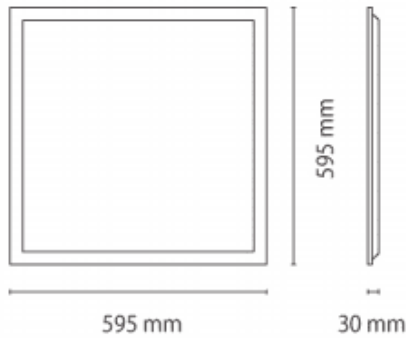

B-PANEL

Lavov recessed fixture from the family B-PANEL with a power of 30W and an optics with UGR<19with a real lumen output of 3600 lm and an efficiency of 120lm/W. Driver On-Off and CCT 4000K.

Dimensions

Product dimensions (mm) 596x596x30

Scheme

Photometry

Item code	86.R002.1491.01
Product type	Indoor
Category	Recessed Fixtures
Family	B-PANEL
Subfamily	B-PANEL
Pictograms	

Product	
Real power (W)	30
Real luminous flux (Lm)	3600
Luminous efficiency (Lm/W)	120
Beam angle (&ordm;)	90
Life time (h)	50000h L80B10
IP	44
Colour	White
U. G. R	<19
Chip Brand	Seoul
Control gear included	Yes
Control gear	On-Off
Colour temperature (K)	4000
Colour consistency (SDCM)	SDCM<3
CRI	80