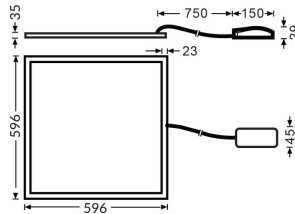

B-PANEL

Lavov recessed fixture from the family B-PANEL with a power of 36W and an optics with UGR<19 with a real lumen output of 4320 lm and an efficiency of 120lm/W. Driver On-Off and CCT 4000K.

Item code	86.R002.1491.01
Product type	Indoor
Category	Recessed Fixtures
Family	B-PANEL
Subfamily	B-PANEL

Pictograms

	220 240 V	850°	CRI 80	CE
Driver INCL.	On Off		IP 20	50000h L80B10

Product	
Real power (W)	30
Real luminous flux (Lm)	3600
Luminous efficiency (Lm/W)	120
Beam angle (°)	90
Life time (h)	50000h L80B10
IP	20 / 40
Colour	White
U. G. R	<19
Chip Brand	Seoul
Control gear included	Yes
Control gear	On-Off
Colour temperature (K)	4000
Colour consistency (SDCM)	SDCM<3
CRI	80

Dimensions

Product dimensions (mm) 596x596x35

Scheme

Photometry