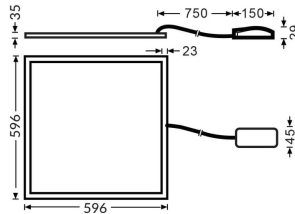

B-PANEL

Lavov recessed fixture from the family B-PANEL with a power of 36W and an optics with UGR<19with a real lumen output of 4320 lm and an efficiency of 120lm/W. Driver DALI and CCT 4000K.

Item code	86.R002.1493.01
Product type	Indoor
Category	Recessed Fixtures
Family	B-PANEL

Pictograms

Product	
Real power (W)	55
Real luminous flux (Lm)	7040
Luminous efficiency (Lm/W)	128
Beam angle (°)	90
Life time (h)	50000h L80B10
IP	20 / 40
Colour	White
U. G. R	<19
Chip Brand	Seoul
Control gear included	Yes
Control gear	DALI
Colour temperature (K)	4000
Colour consistency (SDCM)	SDCM<3
CRI	80

Dimensions

Product dimensions (mm) 596x596x35

Scheme

Photometry