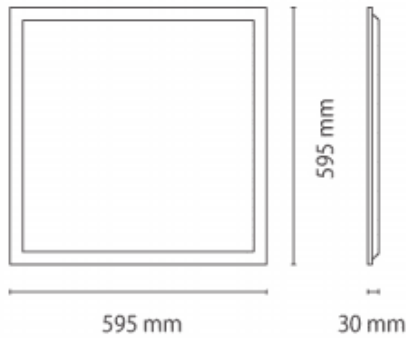

B-PANEL

Lavov recessed fixture from the family B-PANEL with a power of 30W and an optics with UGR<19 with a real lumen output of 3600 lm and an efficiency of 120lm/W. Driver DALI and CCT 4000K.

Item code	86.R002.1493.01
Product type	Indoor
Category	Recessed Fixtures
Family	B-PANEL
Subfamily	B-PANEL
Pictograms	

Dimensions

Product dimensions (mm) **596x596x30**

Scheme

Photometry

Product	
Real power (W)	30
Real luminous flux (Lm)	3600
Luminous efficiency (Lm/W)	120
Beam angle (&ordm;)	90
Life time (h)	50000h L80B10
IP	20 / 40
Colour	White
U. G. R	<19
Chip Brand	Seoul
Control gear included	Yes
Control gear	DALI
Colour temperature (K)	4000
Colour consistency (SDCM)	SDCM<3
CRI	80