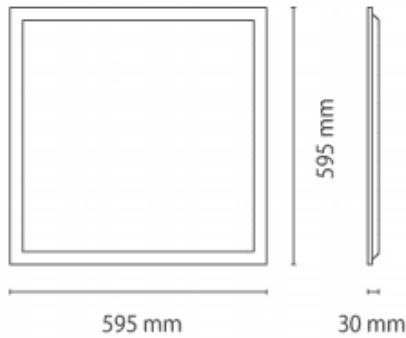

B-PANEL

Lavov recessed fixture from the family B-PANEL with a power of 30W and an optics with UGR<19with a real lumen output of 3600 lm and an efficiency of 120lm/W. Driver DALI and CCT 4000K.

Item code	86.R002.1493.01
Product type	Indoor
Category	Recessed Fixtures
Family	B-PANEL
Subfamily	B-PANEL

Pictograms

Dimensions

Product dimensions (mm) **596x596x30**

Scheme

Photometry

Product	
Real power (W)	30
Real luminous flux (Lm)	3600
Luminous efficiency (Lm/W)	120
Beam angle (°)	90
Life time (h)	50000h L80B10
IP	20 / 40
Colour	White
U. G. R	19
Chip Brand	Seoul
Control gear included	Yes
Control gear	DALI
Light source	LED
Type of LED	SMD
Colour temperature (K)	4000
Colour consistency (SDCM)	SDCM3
CRI	80