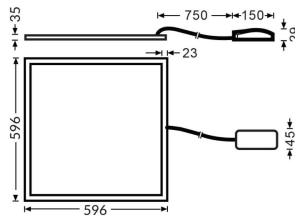

B-PANEL

Lavov recessed fixture from the family B-PANEL with a power of 36W and an optics with UGR<19 with a real lumen output of 4320 lm and an efficiency of 120lm/W. Driver DALI and CCT 4000K.

Item code	86.R002.1493.01
Product type	Indoor
Category	Recessed Fixtures
Family	B-PANEL
Subfamily	B-PANEL

Pictograms

	220 240 V	850°	CRI 80	CE
Driver INCL.	On Off	DALI	IP 20	50000h L80B10

Product	
Real power (W)	55
Real luminous flux (Lm)	7040
Luminous efficiency (Lm/W)	128
Beam angle (°)	90
Life time (h)	50000h L80B10
IP	20 / 40
Colour	White
U. G. R	<19
Chip Brand	Seoul
Control gear included	Yes
Control gear	DALI
Colour temperature (K)	4000
Colour consistency (SDCM)	SDCM<3
CRI	80

Dimensions

Product dimensions (mm) 596x596x35

Scheme

Photometry