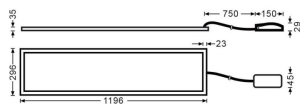

Dimensions

Product dimensions (mm) **1196x296x35**

Scheme

Photometry