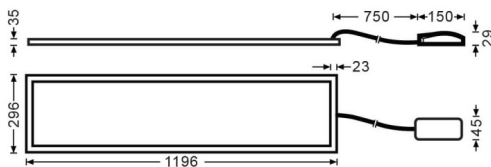

B-PANEL

Lavov recessed fixture from the family B-PANEL with a power of 30W and an optics with UGR19 with a real lumen output of 3480 lm and an efficiency of 116lm/W. Driver On-Off and CCT 3000K.

Item code	86.R002.2391.01
Product type	Indoor
Category	Recessed Fixtures
Family	B-PANEL

Pictograms

Dimensions

Product dimensions (mm) **1196x296x35**

Scheme

Product

Real power (W)	30
Real luminous flux (Lm)	3480
Luminous efficiency (Lm/W)	116
Beam angle (°)	90
Life time (h)	50000h L80B10
IP	20 / 40
Colour	White
U. G. R	19
Chip Brand	Seoul
Control gear included	Yes
Control gear	On-Off
Light source	LED
Type of LED	SMD
Colour temperature (K)	3000
Colour consistency (SDCM)	SDCM3
CRI	80