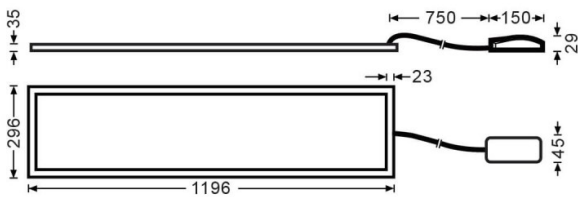

B-PANEL

Lavov recessed fixture from the family B-PANEL with a power of 30W and an optics with UGR19 with a real lumen output of 3480 lm and an efficiency of 116lm/W. Driver On-Off and CCT 3000K.

Item code	86.R002.2391.01
Product type	Indoor
Category	Recessed Fixtures
Family	B-PANEL
Subfamily	B-PANEL

Pictograms

Dimensions

Product dimensions (mm) **1196x296x35**

Scheme

Product

Real power (W)	30
Real luminous flux (Lm)	3480
Luminous efficiency (Lm/W)	116
Beam angle (°)	90
Life time (h)	50000h L80B10
IP	20 / 40
Colour	White
U. G. R	<19
Chip Brand	Seoul
Control gear included	Yes
Control gear	On-Off
Colour temperature (K)	3000
Colour consistency (SDCM)	SDCM<3
CRI	80