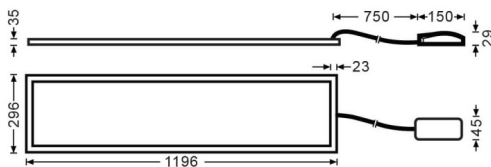

B-PANEL

Lavov recessed fixture from the family B-PANEL with a power of 30W and an optics with UGR19 with a real lumen output of 3480 lm and an efficiency of 116lm/W. Driver On-Off and CCT 3000K.

Item code	86.R002.2391.01
Product type	Indoor
Category	Recessed Fixtures
Family	B-PANEL
Subfamily	B-PANEL

Pictograms

Dimensions

Product dimensions (mm) **1196x296x35**

Scheme

Product	
Real power (W)	30
Real luminous flux (Lm)	3480
Luminous efficiency (Lm/W)	116
Beam angle (°)	90
Life time (h)	50000h L80B10
IP	20 / 40
Colour	White
U. G. R	19
Chip Brand	Seoul
Control gear included	Yes
Control gear	On-Off
Light source	LED
Type of LED	SMD
Colour temperature (K)	3000
Colour consistency (SDCM)	SDCM3
CRI	80