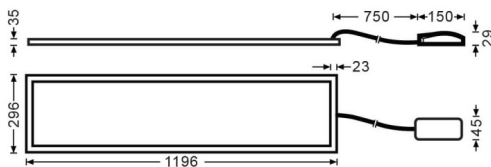

B-PANEL

Lavov recessed fixture from the family B-PANEL with a power of 30W and an optics with UGR19 with a real lumen output of 3480 lm and an efficiency of 116lm/W. Driver DALI and CCT 3000K.

Item code	86.R002.2393.01
Product type	Indoor
Category	Recessed Fixtures
Family	B-PANEL

Pictograms

Dimensions

Product dimensions (mm) **1196x296x35**

Scheme

Product

Real power (W)	30
Real luminous flux (Lm)	3480
Luminous efficiency (Lm/W)	116
Beam angle (°)	90
Life time (h)	50000h L80B10
IP	20 / 40
Colour	White
U. G. R	19
Chip Brand	Seoul
Control gear included	Yes
Control gear	DALI
Light source	LED
Type of LED	SMD
Colour temperature (K)	3000
Colour consistency (SDCM)	SDCM3
CRI	80