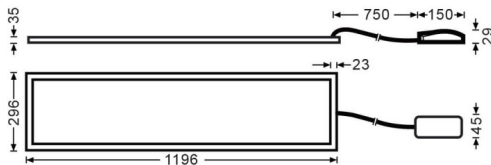

B-PANEL

Lavov recessed fixture from the family B-PANEL with a power of 30W and an optics with UGR19 with a real lumen output of 3480 lm and an efficiency of 116lm/W. Driver DALI and CCT 3000K.

Dimensions

Product dimensions (mm) 1196x296x35

Scheme

Item code	86.R002.2393.01
Product type	Indoor
Category	Recessed Fixtures
Family	B-PANEL
Subfamily	B-PANEL

Pictograms

Product

Real power (W)	30
Real luminous flux (Lm)	3480
Luminous efficiency (Lm/W)	116
Beam angle (°)	90
Life time (h)	50000h L80B10
IP	20 / 40
Colour	White
U. G. R	19
Chip Brand	Seoul
Control gear included	Yes
Control gear	DALI
Light source	LED
Type of LED	SMD
Colour temperature (K)	3000
Colour consistency (SDCM)	SDCM3
CRI	80