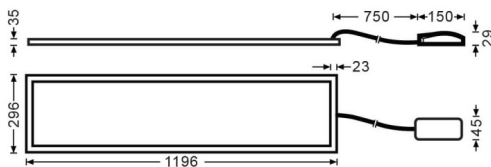

B-PANEL

Lavov recessed fixture from the family B-PANEL with a power of 30W and a beam angle of 120 degrees with a real lumen output of 3720 lm and an efficiency of 124lm/W. Driver On-Off and CCT 4000K.

Item code	86.R002.2401.01
Product type	Indoor
Category	Recessed Fixtures
Family	B-PANEL

Pictograms

Dimensions

Product dimensions (mm) **1196x296x35**

Scheme

Photometry

Product	
Real power (W)	30
Real luminous flux (Lm)	3720
Luminous efficiency (Lm/W)	124
Beam angle (°)	120
Life time (h)	50000h L80B10
IP	20 / 40
Colour	White
Chip Brand	Seoul
Control gear included	Yes
Control gear	On-Off
Light source	LED
Type of LED	SMD
Colour temperature (K)	4000
Colour consistency (SDCM)	SDCM3
CRI	80