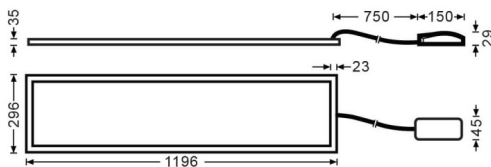

B-PANEL

Lavov recessed fixture from the family B-PANEL with a power of 30W and an optics with UGR19 with a real lumen output of 3480 lm and an efficiency of 116lm/W. Driver On-Off and CCT 4000K.

Item code	86.R002.2491.01
Product type	Indoor
Category	Recessed Fixtures
Family	B-PANEL

Pictograms

Dimensions

Product dimensions (mm) **1196x296x35**

Scheme

Product

Real power (W)	30
Real luminous flux (Lm)	3480
Luminous efficiency (Lm/W)	116
Beam angle (°)	90
Life time (h)	50000h L80B10
IP	20 / 40
Colour	White
U. G. R	19
Chip Brand	Seoul
Control gear included	Yes
Control gear	On-Off
Light source	LED
Type of LED	SMD
Colour temperature (K)	4000
Colour consistency (SDCM)	SDCM3
CRI	80