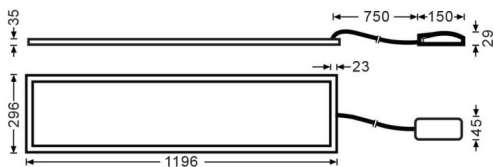

B-PANEL

Lavov recessed fixture from the family B-PANEL with a power of 30W and an optics with UGR19 with a real lumen output of 3480 lm and an efficiency of 116lm/W. Driver On-Off and CCT 4000K.

Item code	86.R002.2491.01
Product type	Indoor
Category	Recessed Fixtures
Family	B-PANEL
Pictograms	

Dimensions

Product dimensions (mm) **1196x296x35**

Scheme

Product	
Real power (W)	30
Real luminous flux (Lm)	3480
Luminous efficiency (Lm/W)	116
Beam angle (°)	90
Life time (h)	50000h L80B10
IP	20 / 40
Colour	White
U. G. R	<19
Chip Brand	Seoul
Control gear included	Yes
Control gear	On-Off
Colour temperature (K)	4000
Colour consistency (SDCM)	SDCM<3
CRI	80