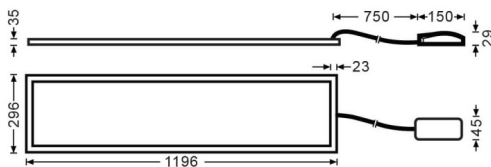

B-PANEL

Lavov recessed fixture from the family B-PANEL with a power of 30W and an optics with UGR19 with a real lumen output of 3480 lm and an efficiency of 116lm/W. Driver DALI and CCT 4000K.

Item code	86.R002.2493.01
Product type	Indoor
Category	Recessed Fixtures
Family	B-PANEL

Pictograms

Dimensions

Product dimensions (mm) **1196x296x35**

Scheme

Photometry

Product	
Real power (W)	30
Real luminous flux (Lm)	3480
Luminous efficiency (Lm/W)	116
Beam angle (°)	90
Life time (h)	50000h L80B10
IP	20 / 40
Colour	White
U. G. R	19
Chip Brand	Seoul
Control gear included	Yes
Control gear	DALI
Light source	LED
Type of LED	SMD
Colour temperature (K)	4000
Colour consistency (SDCM)	SDCM3
CRI	80