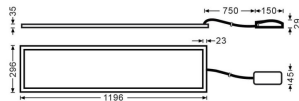

B-PANEL

Lavov recessed fixture from the family B-PANEL with a power of 30W and an optics with UGR

Item code	86.R002.2493.01
Product type	Indoor
Category	Recessed Fixtures
Family	B-PANEL

Pictograms

	220 240 V	 850°	CRI 80	CE
Driver INCL.	On Off	DALI	IP 20	50000h L80B10

Product	
Real power (W)	30
Real luminous flux (Lm)	3480
Luminous efficiency (Lm/W)	116
Beam angle (°)	90
Life time (h)	50000h L80B10
IP	20 / 40
Colour	White
U. G. R	<19
Chip Brand	Seoul
Control gear included	Yes
Control gear	DALI
Colour temperature (K)	4000
Colour consistency (SDCM)	SDCM<3
CRI	80

Dimensions

Product dimensions (mm) 1196x296x35

Scheme

Photometry