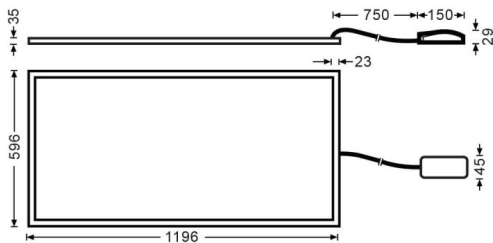

B-PANEL

Lavov recessed fixture from the family B-PANEL with a power of 55W and an optics with UGR19 with a real lumen output of 6710 lm and an efficiency of 122lm/W. Driver On-Off and CCT 3000K.

Item code	86.R002.3391.01
Product type	Indoor
Category	Recessed Fixtures
Family	B-PANEL
Pictograms	

Dimensions

Product dimensions (mm) **1196x596x35**

Scheme

Product

Real power (W)	55
Real luminous flux (Lm)	6710
Luminous efficiency (Lm/W)	122
Beam angle (°)	90
Life time (h)	50000h L80B10
IP	20 / 40
Colour	White
U. G. R	19
Chip Brand	Seoul
Control gear included	Yes
Control gear	On-Off
Light source	LED
Type of LED	SMD
Colour temperature (K)	3000
Colour consistency (SDCM)	SDCM3
CRI	80