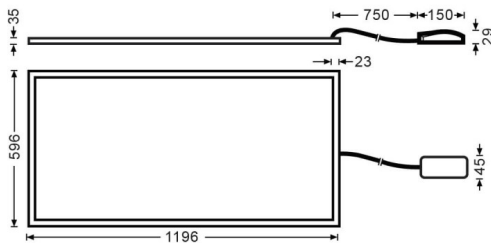

B-PANEL

Lavov recessed fixture from the family B-PANEL with a power of 55W and an optics with UGR19 with a real lumen output of 6710 lm and an efficiency of 122lm/W. Driver On-Off and CCT 3000K.

Item code	86.R002.3391.01
Product type	Indoor
Category	Recessed Fixtures
Family	B-PANEL
Subfamily	B-PANEL

Pictograms

Dimensions

Product dimensions (mm) **1196x596x35**

Scheme

Product	
Real power (W)	55
Real luminous flux (Lm)	6710
Luminous efficiency (Lm/W)	122
Beam angle (°)	90
Life time (h)	50000h L80B10
IP	20 / 40
Colour	White
U. G. R	19
Chip Brand	Seoul
Control gear included	Yes
Control gear	On-Off
Light source	LED
Type of LED	SMD
Colour temperature (K)	3000
Colour consistency (SDCM)	SDCM3
CRI	80