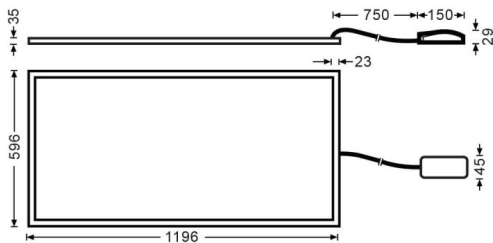

B-PANEL

Lavov recessed fixture from the family B-PANEL with a power of 55W and an optics with UGR19 with a real lumen output of 6710 lm and an efficiency of 122lm/W. Driver DALI and CCT 3000K.

Item code	86.R002.3393.01
Product type	Indoor
Category	Recessed Fixtures
Family	B-PANEL
Pictograms	

Dimensions

Product dimensions (mm) **1196x596x35**

Scheme

Product

Real power (W)	55
Real luminous flux (Lm)	6710
Luminous efficiency (Lm/W)	122
Beam angle (°)	90
Life time (h)	50000h L80B10
IP	20 / 40
Colour	White
U. G. R	19
Chip Brand	Seoul
Control gear included	Yes
Control gear	DALI
Light source	LED
Type of LED	SMD
Colour temperature (K)	3000
Colour consistency (SDCM)	SDCM3
CRI	80