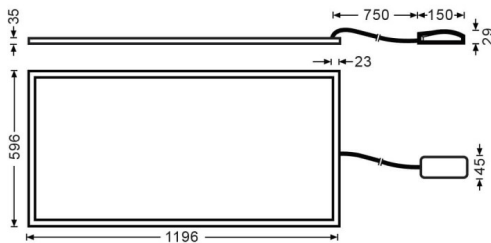

**B-PANEL**

Lavov recessed fixture from the family B-PANEL with a power of 55W and an optics with UGR19 with a real lumen output of 6710 lm and an efficiency of 122lm/W. Driver On-Off and CCT 4000K.

Item code	86.R002.3491.01
Product type	Indoor
Category	Recessed Fixtures
Family	B-PANEL
Pictograms	

**Dimensions**

Product dimensions (mm) **1196x596x35**

**Scheme**

Product	
Real power (W)	55
Real luminous flux (Lm)	6710
Luminous efficiency (Lm/W)	122
Beam angle (°)	90
Life time (h)	50000h L80B10
IP	20 / 40
Colour	White
U. G. R	<19
Chip Brand	Seoul
Control gear included	Yes
Control gear	On-Off
Colour temperature (K)	4000
Colour consistency (SDCM)	SDCM<3
CRI	80