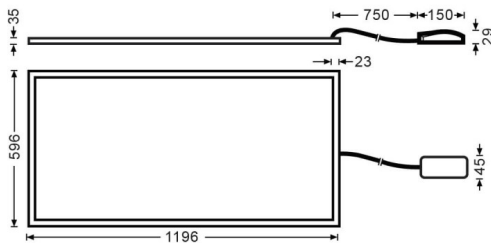

B-PANEL

Lavov recessed fixture from the family B-PANEL with a power of 55W and an optics with UGR19 with a real lumen output of 6710 lm and an efficiency of 122lm/W. Driver On-Off and CCT 4000K.

Item code	86.R002.3491.01
Product type	Indoor
Category	Recessed Fixtures
Family	B-PANEL
Subfamily	B-PANEL

Pictograms

Dimensions

Product dimensions (mm) **1196x596x35**

Scheme

Product	
Real power (W)	55
Real luminous flux (Lm)	6710
Luminous efficiency (Lm/W)	122
Beam angle (°)	90
Life time (h)	50000h L80B10
IP	20 / 40
Colour	White
U. G. R	19
Chip Brand	Seoul
Control gear included	Yes
Control gear	On-Off
Light source	LED
Type of LED	SMD
Colour temperature (K)	4000
Colour consistency (SDCM)	SDCM3
CRI	80