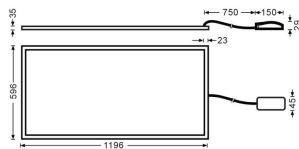

Pictograms

	220 240 V		CRI 80	CE
Driver INCL.	On Off	DALI	IP 20	50000h L80B10

Product

Real power (W)	55
Real luminous flux (Lm)	6710
Luminous efficiency (Lm/W)	122
Beam angle (°)	90
Life time (h)	50000h L80B10
IP	20 / 40
Colour	White
U. G. R	<19
Chip Brand	Seoul
Control gear included	Yes
Control gear	DALI
Colour temperature (K)	4000
Colour consistency (SDCM)	SDCM<3
CRI	80

Dimensions

Product dimensions (mm) 1196x596x35

Scheme

Photometry