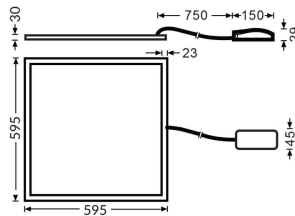

G-PANEL

Lavov recessed fixture from the family G-PANEL with a power of 36W and an optics with UGR

Item code	86.R004.1371.01
Product type	Indoor
Category	Recessed Fixtures
Family	G-PANEL

Pictograms

Product

Real power (W)	36
Real luminous flux (Lm)	4788
Luminous efficiency (Lm/W)	133
Beam angle (°)	86.1
Life time (h)	50000h L80B10
IP	20 / 40
Colour	White
U. G. R	<17
Chip Brand	Sanan
Control gear included	Yes
Control gear	On-Off
Colour temperature (K)	3000
Colour consistency (SDCM)	SDCM<3
CRI	80

Dimensions

Product dimensions (mm) 595x595x30

Scheme

Photometry