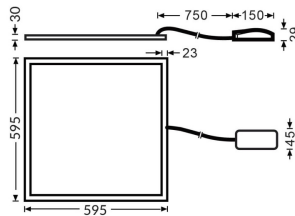

G-PANEL

Lavov recessed fixture from the family G-PANEL with a power of 36W and an optics with UGR

Item code	86.R004.1373.01
Product type	Indoor
Category	Recessed Fixtures
Family	G-PANEL

Pictograms

	220 240 V		CRI 80	CE
Driver INCL.	On Off		IP 20	50000h L80B10

Product	
Real power (W)	36
Real luminous flux (Lm)	4788
Luminous efficiency (Lm/W)	133
Beam angle (°)	86.1
Life time (h)	50000h L80B10
IP	20 / 40
Colour	White
U. G. R	<17
Chip Brand	Sanan
Control gear included	Yes
Control gear	DALI
Colour temperature (K)	3000
Colour consistency (SDCM)	SDCM<3
CRI	80

Dimensions

Product dimensions (mm) 595x595x30

Scheme

Photometry