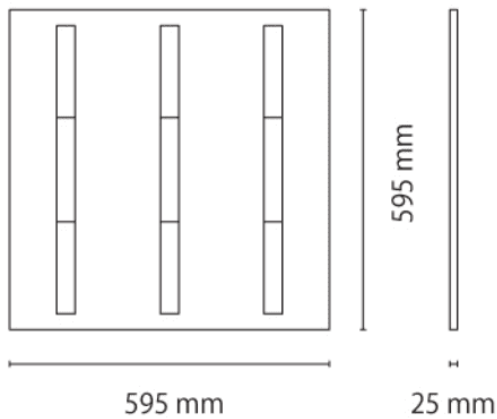

MICROLOUVER

Lavov recessed luminaire from the family MICROLOUVER with a power of 40W and a beam angle of 90°. UGR<13. Finished in White colour. With a total lumen output of 5400lm and a luminous efficacy of 135lm/W. Made in Aluminum Frame + Steel. Driver On-Off. CCT 3000K. Dimensions 595x595x25mm.

Dimensions

Product dimensions (mm) 595x595x25

Scheme

Photometry

Item code	86.R006.1371.01
Product type	Indoor
Category	Recessed Fixtures
Family	MICROLOUVER
Pictograms	

Product	
Real power (W)	40
Real luminous flux (Lm)	5400
Luminous efficiency (Lm/W)	135
Beam angle (°)	90
Life time (h)	50000h L80B10
IP	20
Electrical class insulation	II
Colour	White
U. G. R	13
Control gear included	Yes
Control gear	On-Off
Light source	LED
Type of LED	SMD
Colour temperature (K)	3000
Colour consistency (SDCM)	SDCM5
CRI	80