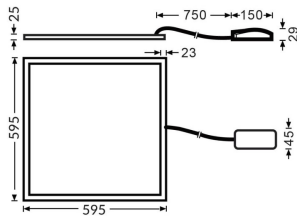

MICROLOUVER

Lavov recessed fixture from the family MICROLOUVER with a power of 36W and an optics with UGR

Item code	86.R006.1371.01
Product type	Indoor
Category	Recessed Fixtures
Family	MICROLOUVER
Pictograms	

Dimensions

Product dimensions (mm) 595x595x25

Scheme

Product

Real power (W)	36
Real luminous flux (Lm)	4800
Luminous efficiency (Lm/W)	133.33333333332999
Beam angle (°)	90
Life time (h)	50000h L80B10
IP	20
Electrical class insulation	II
Colour	White
U. G. R	<17
Chip Brand	Sanan
Control gear included	Yes
Control gear	On-Off
Colour temperature (K)	3000
Colour consistency (SDCM)	SDCM<3
CRI	80