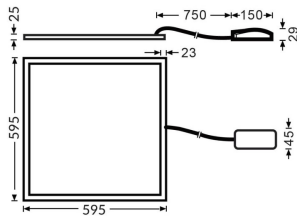

MICROLOUVER

Lavov recessed fixture from the family MICROLOUVER with a power of 36W and an optics with UGR

Item code	86.R006.1371.01
Product type	Indoor
Category	Recessed Fixtures
Family	MICROLOUVER
Pictograms	

Product	
Real power (W)	36
Real luminous flux (Lm)	4800
Luminous efficiency (Lm/W)	133.33333333332999
Beam angle (°)	90
Life time (h)	50000h L80B10
IP	20
Electrical class insulation	II
Colour	White
U. G. R	<17
Chip Brand	Sanan
Control gear included	Yes
Control gear	On-Off
Colour temperature (K)	3000
Colour consistency (SDCM)	SDCM<3
CRI	80

Dimensions

Product dimensions (mm) 595x595x25

Scheme

Photometry