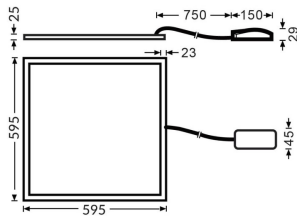

MICROLOUVER

Lavov recessed fixture from the family MICROLOUVER with a power of 36W and an optics with UGR

Item code	86.R006.1371.01
Product type	Indoor
Category	Recessed Fixtures
Family	MICROLOUVER

Pictograms

- 220-240 V
- 850°
- CRI 80
- CE
- Driver INCL.
- On-Off
- DALI
- Emerg. 1h
- IP 20
- 50000h L80B10

Product	
Real power (W)	36
Real luminous flux (Lm)	4800
Luminous efficiency (Lm/W)	133.33333333332999
Beam angle (°)	90
Life time (h)	50000h L80B10
IP	20
Electrical class insulation	II
Colour	White
U. G. R	<17
Chip Brand	Sanan
Control gear included	Yes
Control gear	On-Off
Colour temperature (K)	3000
Colour consistency (SDCM)	SDCM<3
CRI	80

Dimensions

Product dimensions (mm) 595x595x25

Scheme

Photometry