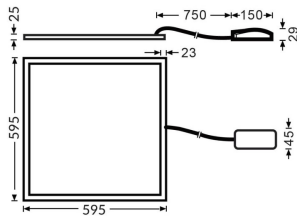

MICROLOUVER

Lavov recessed fixture from the family MICROLOUVER with a power of 36W and an optics with UGR

Item code	86.R006.1373.01
Product type	Indoor
Category	Recessed Fixtures
Family	MICROLOUVER
Pictograms	

Product	
Real power (W)	36
Real luminous flux (Lm)	4800
Luminous efficiency (Lm/W)	133.33333333332999
Beam angle (°)	90
Life time (h)	50000h L80B10
IP	20
Electrical class insulation	II
Colour	White
U. G. R	<17
Chip Brand	Sanan
Control gear included	Yes
Control gear	DALI
Colour temperature (K)	3000
Colour consistency (SDCM)	SDCM<3
CRI	80

Dimensions

Product dimensions (mm) 595x595x25

Scheme

Photometry