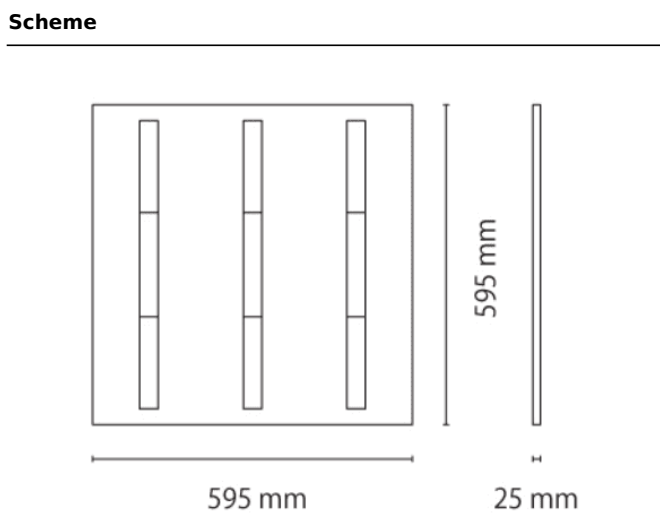

MICROLOUVER

Lavov recessed luminaire from the family MICROLOUVER with a power of 40W and a beam angle of 90°. UGR<13. Finished in White colour. With a total lumen output of 5400lm and a luminous efficacy of 135lm/W. Made in Aluminum Frame + Steel. Driver On-Off. CCT 4000K. Dimensions 595x595x25mm.

Dimensions	
Product dimensions (mm)	595x595x25

Item code	86.R006.1471.01
Product type	Indoor
Category	Recessed Fixtures
Family	MICROLOUVER
Pictograms	

Product	
Real power (W)	40
Real luminous flux (Lm)	5400
Luminous efficiency (Lm/W)	135
Beam angle (°)	90
Life time (h)	50000h L80B10
IP	20
Electrical class insulation	II
Colour	White
U. G. R	13
Control gear included	Yes
Control gear	On-Off
Light source	LED
Type of LED	SMD
Colour temperature (K)	4000
Colour consistency (SDCM)	SDCM5
CRI	80