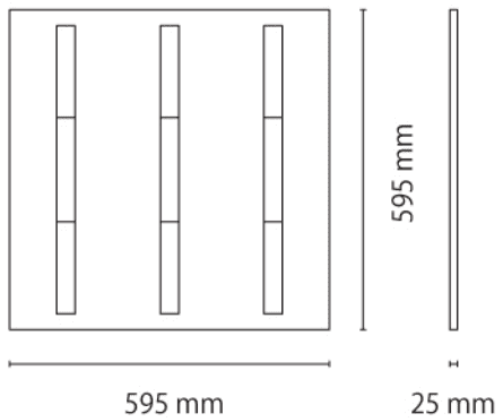

MICROLOUVER

Lavov recessed luminaire from the family MICROLOUVER with a power of 40W and a beam angle of 90°. UGR<13. Finished in White colour. With a total lumen output of 5400lm and a luminous efficacy of 135lm/W. Made in Aluminum Frame + Steel. Driver On-Off. CCT 4000K. Dimensions 595x595x25mm.

Dimensions	
Product dimensions (mm)	595x595x25

Item code	86.R006.1471.01
Product type	Indoor
Category	Recessed Fixtures
Family	MICROLOUVER
Pictograms	

Scheme

Product	
Real power (W)	40
Real luminous flux (Lm)	5400
Luminous efficiency (Lm/W)	135
Beam angle (º)	90
Life time (h)	50000h L80B10
IP	20
Electrical class insulation	II
Colour	White
U. G. R	<13
Control gear included	Yes
Control gear	On-Off
Colour temperature (K)	4000
Colour consistency (SDCM)	SDCM<5
CRI	80