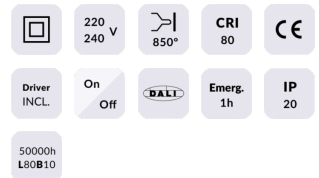

MICROLOUVER

Lavov recessed fixture from the family MICROLOUVER with a power of 36W and an optics with UGR

Item code	86.R006.2371.01
Product type	Indoor
Category	Recessed Fixtures
Family	MICROLOUVER

Pictograms

Product

Real power (W)	36
Real luminous flux (Lm)	4320
Luminous efficiency (Lm/W)	120
Beam angle (°)	90
Life time (h)	50000h L80B10
IP	20
Electrical class insulation	II
Colour	White
U. G. R	<17
Chip Brand	Sanan
Control gear included	Yes
Control gear	On-Off
Colour temperature (K)	3000
Colour consistency (SDCM)	SDCM<3
CRI	80

Dimensions

Product dimensions (mm) 595x595x27

Scheme