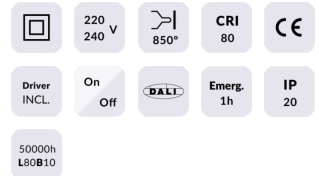

MICROLOUVER

Lavov recessed fixture from the family MICROLOUVER with a power of 36W and an optics with UGR

Item code	86.R006.2371.01
Product type	Indoor
Category	Recessed Fixtures
Family	MICROLOUVER

Pictograms

Product

Real power (W)	36
Real luminous flux (Lm)	4320
Luminous efficiency (Lm/W)	120
Beam angle (°)	90
Life time (h)	50000h L80B10
IP	20
Electrical class insulation	II
Colour	White
U. G. R	<17
Chip Brand	Sanan
Control gear included	Yes
Control gear	On-Off
Colour temperature (K)	3000
Colour consistency (SDCM)	SDCM<3
CRI	80

Dimensions

Product dimensions (mm) 595x595x27

Scheme