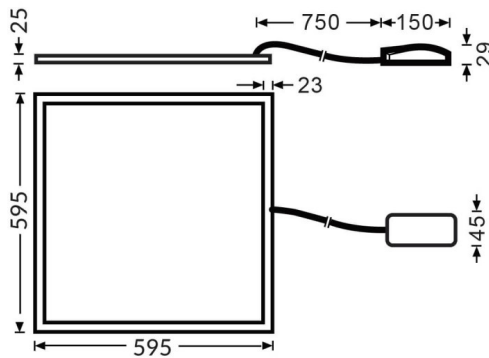

**MICROLOUVER**

Lavov recessed fixture from the family MICROLOUVER with a power of 36W and an optics with UGR17 with a real lumen output of 4320 lm and an efficiency of 120lm/W. Driver On-Off and CCT 3000K.

<b>Item code</b>	<b>86.R006.2371.01</b>
<b>Product type</b>	<b>Indoor</b>
<b>Category</b>	<b>Recessed Fixtures</b>
<b>Family</b>	<b>MICROLOUVER</b>

**Pictograms**

**Dimensions**

**Product dimensions (mm)** **595x595x27**

**Scheme**

<b>Product</b>	
<b>Real power (W)</b>	<b>36</b>
<b>Real luminous flux (Lm)</b>	<b>4320</b>
<b>Luminous efficiency (Lm/W)</b>	<b>120</b>
<b>Beam angle (°)</b>	<b>90</b>
<b>Life time (h)</b>	<b>50000h L80B10</b>
<b>IP</b>	<b>20</b>
<b>Electrical class insulation</b>	<b>II</b>
<b>Colour</b>	<b>White</b>
<b>U. G. R</b>	<b>17</b>
<b>Chip Brand</b>	<b>Sanan</b>
<b>Control gear included</b>	<b>Yes</b>
<b>Control gear</b>	<b>On-Off</b>
<b>Light source</b>	<b>LED</b>
<b>Type of LED</b>	<b>SMD</b>
<b>Colour temperature (K)</b>	<b>3000</b>
<b>Colour consistency (SDCM)</b>	<b>SDCM3</b>
<b>CRI</b>	<b>80</b>