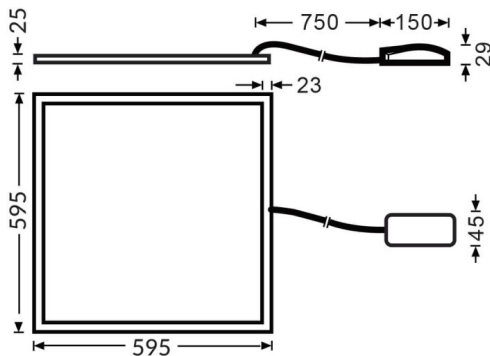

MICROLOUVER

Lavov recessed fixture from the family MICROLOUVER with a power of 36W and an optics with UGR17 with a real lumen output of 4320 lm and an efficiency of 120lm/W. Driver On-Off and CCT 3000K.

Item code	86.R006.2371.01
Product type	Indoor
Category	Recessed Fixtures
Family	MICROLOUVER
Pictograms	

Dimensions

Product dimensions (mm) **595x595x27**

Scheme

Product	
Real power (W)	36
Real luminous flux (Lm)	4320
Luminous efficiency (Lm/W)	120
Beam angle (&ordm;)	90
Life time (h)	50000h L80B10
IP	20
Electrical class insulation	II
Colour	White
U. G. R	<17
Chip Brand	Sanan
Control gear included	Yes
Control gear	On-Off
Colour temperature (K)	3000
Colour consistency (SDCM)	SDCM<3
CRI	80