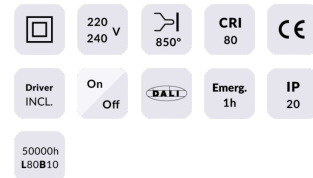

Pictograms

Dimensions

Product dimensions (mm) **595x595x27**