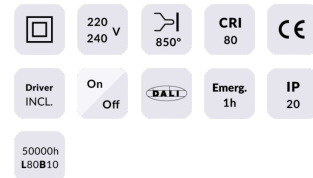

Pictograms

Dimensions

Product dimensions (mm)   **595x595x27**