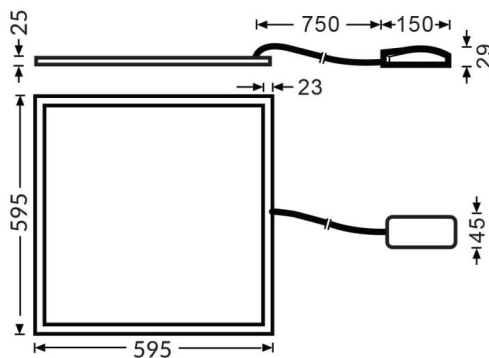

**MICROLOUVER**

Lavov recessed fixture from the family MICROLOUVER with a power of 36W and an optics with UGR17 with a real lumen output of 4320 lm and an efficiency of 120lm/W. Driver DALI and CCT 3000K.

Dimensions	
Product dimensions (mm)	595x595x27

**Scheme**

Item code	86.R006.2373.01
Product type	Indoor
Category	Recessed Fixtures
Family	MICROLOUVER
Pictograms	

Product	
Real power (W)	36
Real luminous flux (Lm)	4320
Luminous efficiency (Lm/W)	120
Beam angle (°)	90
Life time (h)	50000h L80B10
IP	20
Electrical class insulation	II
Colour	White
U. G. R	17
Chip Brand	Sanan
Control gear included	Yes
Control gear	DALI
Light source	LED
Type of LED	SMD
Colour temperature (K)	3000
Colour consistency (SDCM)	SDCM3
CRI	80