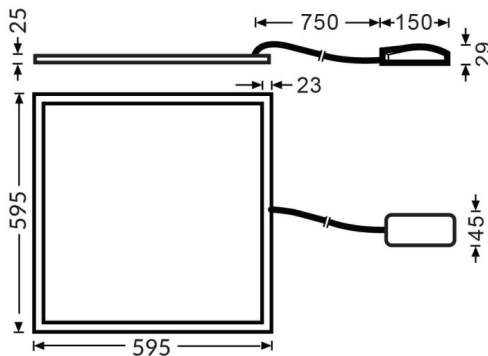

**MICROLOUVER**

Lavov recessed fixture from the family MICROLOUVER with a power of 36W and an optics with UGR17 with a real lumen output of 4320 lm and an efficiency of 120lm/W. Driver DALI and CCT 3000K.

<b>Item code</b>	<b>86.R006.2373.01</b>
<b>Product type</b>	<b>Indoor</b>
<b>Category</b>	<b>Recessed Fixtures</b>
<b>Family</b>	<b>MICROLOUVER</b>

**Pictograms**

**Dimensions**

**Product dimensions (mm)**                      **595x595x27**

**Scheme**

<b>Product</b>	
<b>Real power (W)</b>	<b>36</b>
<b>Real luminous flux (Lm)</b>	<b>4320</b>
<b>Luminous efficiency (Lm/W)</b>	<b>120</b>
<b>Beam angle (&amp;ordm;)</b>	<b>90</b>
<b>Life time (h)</b>	<b>50000h L80B10</b>
<b>IP</b>	<b>20</b>
<b>Electrical class insulation</b>	<b>II</b>
<b>Colour</b>	<b>White</b>
<b>U. G. R</b>	<b>&lt;17</b>
<b>Chip Brand</b>	<b>Sanan</b>
<b>Control gear included</b>	<b>Yes</b>
<b>Control gear</b>	<b>DALI</b>
<b>Colour temperature (K)</b>	<b>3000</b>
<b>Colour consistency (SDCM)</b>	<b>SDCM&lt;3</b>
<b>CRI</b>	<b>80</b>