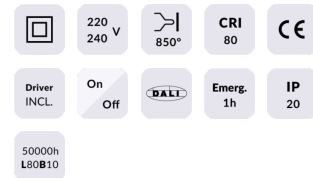

**MICROLOUVER**

Lavov recessed fixture from the family MICROLOUVER with a power of 36W and an optics with UGR17 with a real lumen output of 4320 lm and an efficiency of 120lm/W. Driver On-Off and CCT 4000K.

<b>Item code</b>	<b>86.R006.2471.01</b>
<b>Product type</b>	<b>Indoor</b>
<b>Category</b>	<b>Recessed Fixtures</b>
<b>Family</b>	<b>MICROLOUVER</b>

**Pictograms**

**Dimensions**

**Product dimensions (mm)** 595x595x27

**Scheme**

**Product**

<b>Real power (W)</b>	<b>36</b>
<b>Real luminous flux (Lm)</b>	<b>4320</b>
<b>Luminous efficiency (Lm/W)</b>	<b>120</b>
<b>Beam angle (°)</b>	<b>90</b>
<b>Life time (h)</b>	<b>50000h L80B10</b>
<b>IP</b>	<b>20</b>
<b>Electrical class insulation</b>	<b>II</b>
<b>Colour</b>	<b>White</b>
<b>U. G. R</b>	<b>&lt;17</b>
<b>Chip Brand</b>	<b>Sanan</b>
<b>Control gear included</b>	<b>Yes</b>
<b>Control gear</b>	<b>On-Off</b>
<b>Colour temperature (K)</b>	<b>4000</b>
<b>Colour consistency (SDCM)</b>	<b>SDCM&lt;3</b>
<b>CRI</b>	<b>80</b>