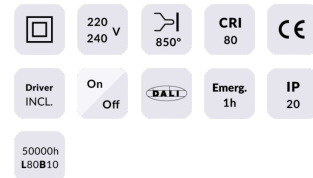

MICROLOUVER

Lavov recessed fixture from the family MICROLOUVER with a power of 36W and an optics with UGR17 with a real lumen output of 4320 lm and an efficiency of 120lm/W. Driver On-Off and CCT 4000K.

Item code	86.R006.2471.01
Product type	Indoor
Category	Recessed Fixtures
Family	MICROLOUVER

Pictograms

Dimensions

Product dimensions (mm) **595x595x27**

Scheme

Product	
Real power (W)	36
Real luminous flux (Lm)	4320
Luminous efficiency (Lm/W)	120
Beam angle (&ordm;)	90
Life time (h)	50000h L80B10
IP	20
Electrical class insulation	II
Colour	White
U. G. R	<17
Chip Brand	Sanan
Control gear included	Yes
Control gear	On-Off
Colour temperature (K)	4000
Colour consistency (SDCM)	SDCM<3
CRI	80