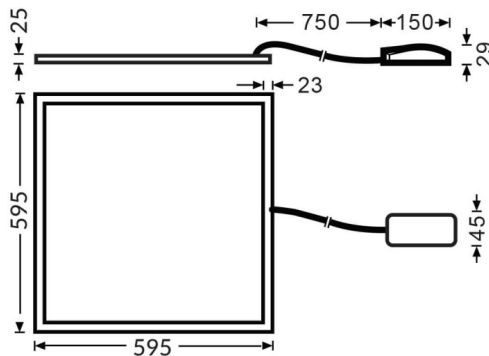

MICROLOUVER

Lavov recessed fixture from the family MICROLOUVER with a power of 36W and an optics with UGR17 with a real lumen output of 4320 lm and an efficiency of 120lm/W. Driver On-Off and CCT 4000K.

Item code	86.R006.2471.01
Product type	Indoor
Category	Recessed Fixtures
Family	MICROLOUVER

Pictograms

Dimensions

Product dimensions (mm) **595x595x27**

Scheme

Product	
Real power (W)	36
Real luminous flux (Lm)	4320
Luminous efficiency (Lm/W)	120
Beam angle (&ordm;)	90
Life time (h)	50000h L80B10
IP	20
Electrical class insulation	II
Colour	White
U. G. R	<17
Chip Brand	Sanan
Control gear included	Yes
Control gear	On-Off
Colour temperature (K)	4000
Colour consistency (SDCM)	SDCM<3
CRI	80