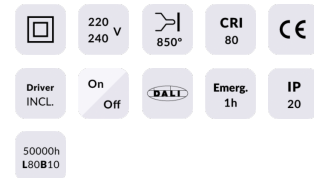

MICROLOUVER

Lavov recessed fixture from the family MICROLOUVER with a power of 36W and an optics with UGR17 with a real lumen output of 4320 lm and an efficiency of 120lm/W. Driver On-Off and CCT 4000K.

Item code	86.R006.2471.01
Product type	Indoor
Category	Recessed Fixtures
Family	MICROLOUVER

Pictograms

Dimensions

Product dimensions (mm) **595x595x27**

Scheme

Product	
Real power (W)	36
Real luminous flux (Lm)	4320
Luminous efficiency (Lm/W)	120
Beam angle (°)	90
Life time (h)	50000h L80B10
IP	20
Electrical class insulation	II
Colour	White
U. G. R	17
Chip Brand	Sanan
Control gear included	Yes
Control gear	On-Off
Light source	LED
Type of LED	SMD
Colour temperature (K)	4000
Colour consistency (SDCM)	SDCM3
CRI	80