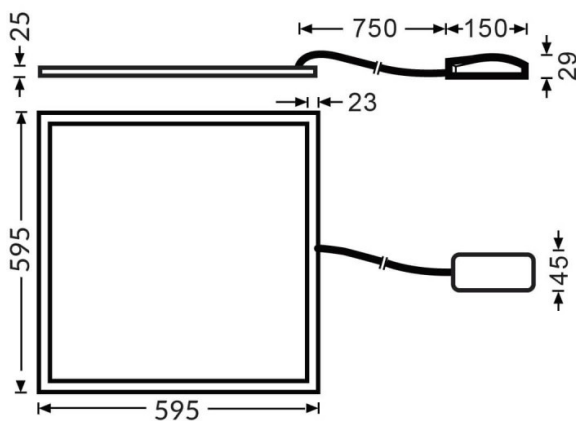

**MICROLOUVER**

Lavov recessed fixture from the family MICROLOUVER with a power of 36W and an optics with UGR17 with a real lumen output of 4320 lm and an efficiency of 120lm/W. Driver On-Off and CCT 4000K.

<b>Item code</b>	<b>86.R006.2471.01</b>
<b>Product type</b>	<b>Indoor</b>
<b>Category</b>	<b>Recessed Fixtures</b>
<b>Family</b>	<b>MICROLOUVER</b>

**Pictograms**

**Dimensions**

**Product dimensions (mm)** 595x595x27

**Scheme**

**Product**

<b>Real power (W)</b>	<b>36</b>
<b>Real luminous flux (Lm)</b>	<b>4320</b>
<b>Luminous efficiency (Lm/W)</b>	<b>120</b>
<b>Beam angle (°)</b>	<b>90</b>
<b>Life time (h)</b>	<b>50000h L80B10</b>
<b>IP</b>	<b>20</b>
<b>Electrical class insulation</b>	<b>II</b>
<b>Colour</b>	<b>White</b>
<b>U. G. R</b>	<b>&lt;17</b>
<b>Chip Brand</b>	<b>Sanan</b>
<b>Control gear included</b>	<b>Yes</b>
<b>Control gear</b>	<b>On-Off</b>
<b>Colour temperature (K)</b>	<b>4000</b>
<b>Colour consistency (SDCM)</b>	<b>SDCM&lt;3</b>
<b>CRI</b>	<b>80</b>