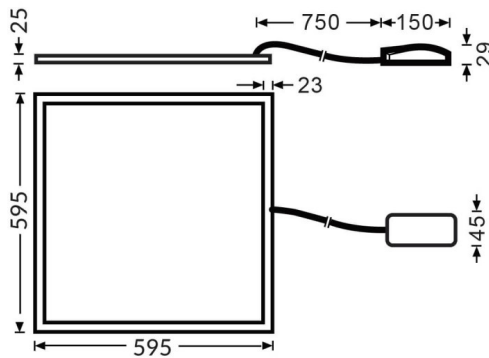

MICROLOUVER

Lavov recessed fixture from the family MICROLOUVER with a power of 36W and an optics with UGR17 with a real lumen output of 4320 lm and an efficiency of 120lm/W. Driver On-Off and CCT 4000K.

Item code	86.R006.2471.01
Product type	Indoor
Category	Recessed Fixtures
Family	MICROLOUVER

Pictograms

Dimensions

Product dimensions (mm) **595x595x27**

Scheme

Product	
Real power (W)	36
Real luminous flux (Lm)	4320
Luminous efficiency (Lm/W)	120
Beam angle (°)	90
Life time (h)	50000h L80B10
IP	20
Electrical class insulation	II
Colour	White
U. G. R	17
Chip Brand	Sanan
Control gear included	Yes
Control gear	On-Off
Light source	LED
Type of LED	SMD
Colour temperature (K)	4000
Colour consistency (SDCM)	SDCM3
CRI	80