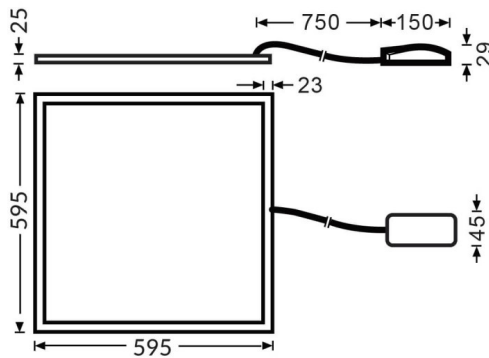

MICROLOUVER

Lavov recessed fixture from the family MICROLOUVER with a power of 36W and an optics with UGR17 with a real lumen output of 4320 lm and an efficiency of 120lm/W. Driver DALI and CCT 4000K.

Item code	86.R006.2473.01
Product type	Indoor
Category	Recessed Fixtures
Family	MICROLOUVER

Pictograms

Dimensions

Product dimensions (mm) **595x595x27**

Scheme

Product	
Real power (W)	36
Real luminous flux (Lm)	4320
Luminous efficiency (Lm/W)	120
Beam angle (°)	90
Life time (h)	50000h L80B10
IP	20
Electrical class insulation	II
Colour	White
U. G. R	17
Chip Brand	Sanan
Control gear included	Yes
Control gear	DALI
Light source	LED
Type of LED	SMD
Colour temperature (K)	4000
Colour consistency (SDCM)	SDCM3
CRI	80