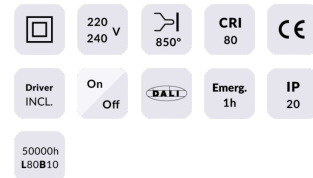

MICROLOUVER

Lavov recessed fixture from the family MICROLOUVER with a power of 36W and an optics with UGR17 with a real lumen output of 4320 lm and an efficiency of 120lm/W. Driver DALI and CCT 4000K.

Item code	86.R006.2473.01
Product type	Indoor
Category	Recessed Fixtures
Family	MICROLOUVER

Pictograms

Dimensions

Product dimensions (mm) **595x595x27**

Scheme

Product	
Real power (W)	36
Real luminous flux (Lm)	4320
Luminous efficiency (Lm/W)	120
Beam angle (°)	90
Life time (h)	50000h L80B10
IP	20
Electrical class insulation	II
Colour	White
U. G. R	17
Chip Brand	Sanan
Control gear included	Yes
Control gear	DALI
Light source	LED
Type of LED	SMD
Colour temperature (K)	4000
Colour consistency (SDCM)	SDCM3
CRI	80