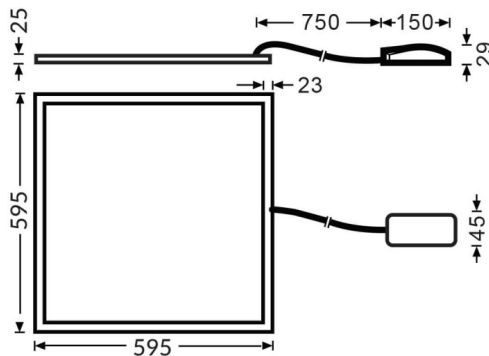

MICROLOUVER

Lavov recessed fixture from the family MICROLOUVER with a power of 36W and an optics with UGR17 with a real lumen output of 4320 lm and an efficiency of 120lm/W. Driver DALI and CCT 4000K.

Item code	86.R006.2473.01
Product type	Indoor
Category	Recessed Fixtures
Family	MICROLOUVER

Pictograms

Dimensions

Product dimensions (mm) **595x595x27**

Scheme

Product	
Real power (W)	36
Real luminous flux (Lm)	4320
Luminous efficiency (Lm/W)	120
Beam angle (&ordm;)	90
Life time (h)	50000h L80B10
IP	20
Electrical class insulation	II
Colour	White
U. G. R	<17
Chip Brand	Sanan
Control gear included	Yes
Control gear	DALI
Colour temperature (K)	4000
Colour consistency (SDCM)	SDCM<3
CRI	80