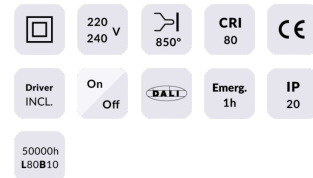

MICROLOUVER

Lavov recessed fixture from the family MICROLOUVER with a power of 36W and an optics with UGR17 with a real lumen output of 4320 lm and an efficiency of 120lm/W. Driver DALI and CCT 4000K.

Item code	86.R006.2473.01
Product type	Indoor
Category	Recessed Fixtures
Family	MICROLOUVER

Pictograms

Dimensions

Product dimensions (mm) **595x595x27**

Scheme

Product	
Real power (W)	36
Real luminous flux (Lm)	4320
Luminous efficiency (Lm/W)	120
Beam angle (&ordm;)	90
Life time (h)	50000h L80B10
IP	20
Electrical class insulation	II
Colour	White
U. G. R	<17
Chip Brand	Sanan
Control gear included	Yes
Control gear	DALI
Colour temperature (K)	4000
Colour consistency (SDCM)	SDCM<3
CRI	80