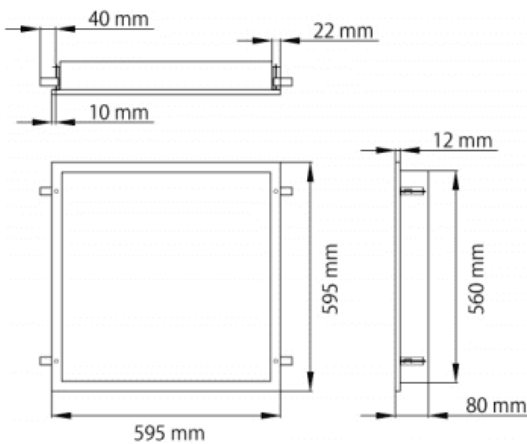

CLEAN-PANEL

Lavov recessed fixture from the family CLEAN-PANEL with a power of 40W and an optics 90 degrees and UGR<19 . CCT 3000K. With a total lumen output of 4800lm and a luminous efficiency of 120lm/W.On-Off driver. Made in iron sheet powder coated and finished in White color. IP65 degree of protection.

Dimensions

Product dimensions (mm) **595*595*80**

Scheme

Item code	86.R008.1391.01
Product type	Indoor
Category	Recessed Fixtures
Family	CLEAN-PANEL
Subfamily	CLEAN-PANEL
Pictograms	

Product	
Real power (W)	40
Real luminous flux (Lm)	4800
Luminous efficiency (Lm/W)	120
Beam angle (°)	90
Life time (h)	50000h L80B10
IP	65
Colour	White
U. G. R	19
Chip Brand	Seoul
Control gear included	Yes
Control gear	On-Off
Light source	LED
Type of LED	SMD
Colour temperature (K)	3000
Colour consistency (SDCM)	SDCM3
CRI	80