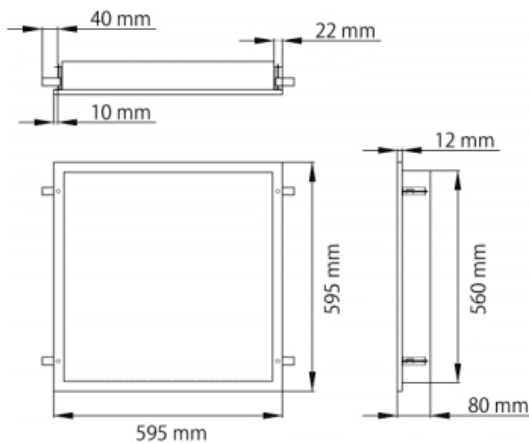

CLEAN-PANEL

Lavov recessed fixture from the family CLEAN-PANEL with a power of 40W and an optics 90 degrees and UGR<19 . CCT 3000K. With a total lumen output of 4800lm and a luminous efficiency of 120lm/W.On-Off driver. Made in iron sheet powder coated and finished in White color. IP65 degree of protection.

Dimensions

Product dimensions (mm) **595*595*80**

Scheme

Item code	86.R008.1391.01
Product type	Indoor
Category	Recessed Fixtures
Family	CLEAN-PANEL
Subfamily	CLEAN-PANEL
Pictograms	

Product	
Real power (W)	40
Real luminous flux (Lm)	4800
Luminous efficiency (Lm/W)	120
Beam angle (º)	90
Life time (h)	50000h L80B10
IP	65
Colour	White
U. G. R	<19
Chip Brand	Seoul
Control gear included	Yes
Control gear	On-Off
Colour temperature (K)	3000
Colour consistency (SDCM)	SDCM<3
CRI	80