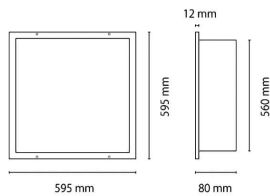

CLEAN-PANEL

Lavov recessed fixture from the family CLEAN-PANEL with a power of 40W and an optics 90 degrees and UGR

Item code	86.R008.1391.01
Product type	Indoor
Category	Recessed Fixtures
Family	CLEAN-PANEL
Subfamily	CLEAN-PANEL

Pictograms

	220 240 V	 850°	CRI 80	CE
Driver INCL.	On Off		50000h L80B10	IP 65

Dimensions

Product dimensions (mm) 600x600x80

Scheme

Product

Real power (W)	40
Real luminous flux (Lm)	4800
Luminous efficiency (Lm/W)	120
Beam angle (°)	90
Life time (h)	50000h L80B10
IP	65
Colour	White
U. G. R	<19
Chip Brand	Seoul
Control gear included	Yes
Control gear	On-Off
Colour temperature (K)	3000
Colour consistency (SDCM)	SDCM<3
CRI	80